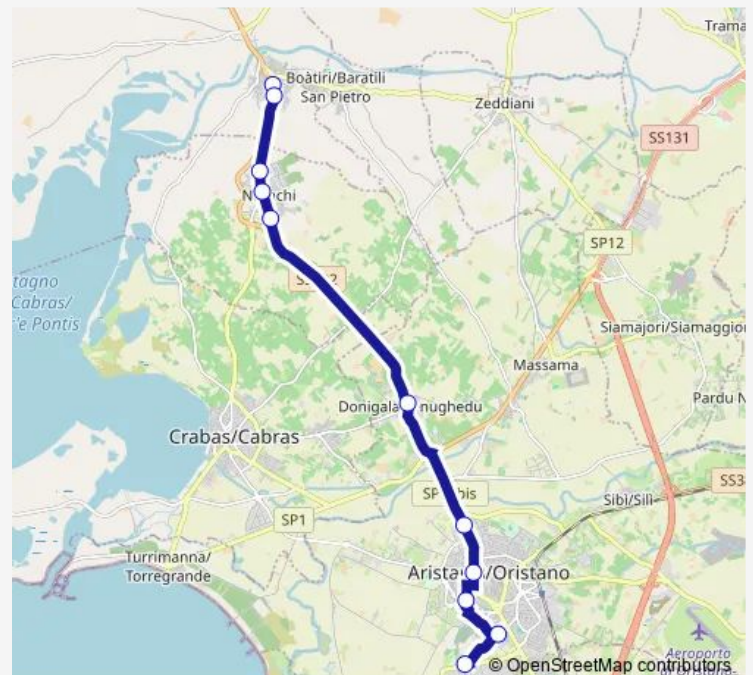

Saturday 07:40

Sunday —

Route info

Direction: Riola Sardo VIA Umberto I 102

Stops: 11

Trip Duration: 0 hour 27 min

Linea 426 — Riola - Nurachi - Oristano Z.I.

Direction