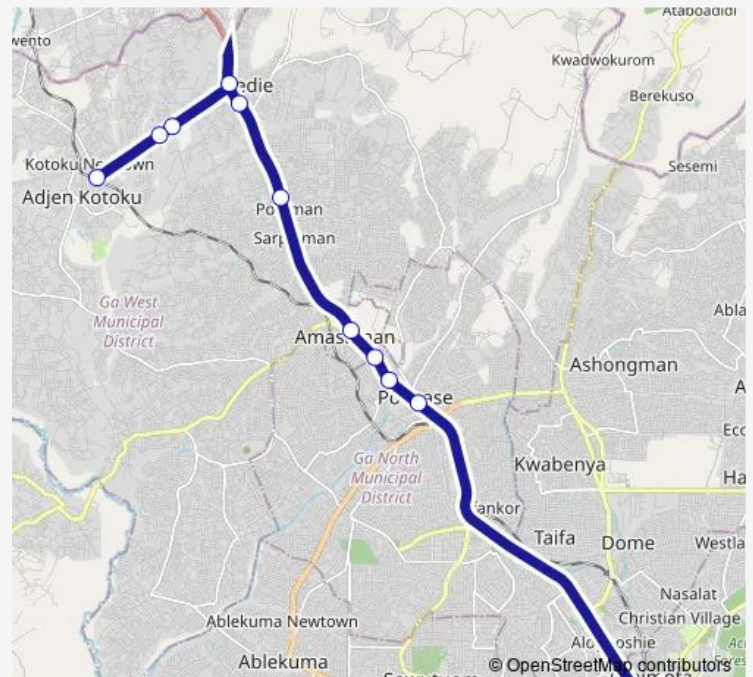

Bus 105a Achimota to Kotoku Terminal

[Go to website](#)**Direction**

Terminal Achimota — Terminal Kotoku Terminal

11 stops

[Open route schedule](#)

Terminal Achimota

Pokuase Junction

Fise - Cwc

Fise Junction

Amasaman

Pobima

Gaogao

Medie

Bridge 105

Kotoshi Number Two

Terminal Kotoku Terminal

Route schedule

Terminal Achimota — Terminal Kotoku Terminal

Monday 10:20

Tuesday 10:20

Wednesday 10:20

Thursday 10:20

Friday 10:20

Saturday 10:20

Sunday 10:20

Route info

Direction: Terminal Achimota

Stops: 11

Trip Duration: 1 hour 2 min

■ 105a — Achimota to Kotoku Terminal

105a Bus time schedules and route maps are available in an offline PDF at busmaps.com. Use the busmaps.com website to see live bus times, train schedule or subway schedule, and step-by-step directions for all public transit in Accra