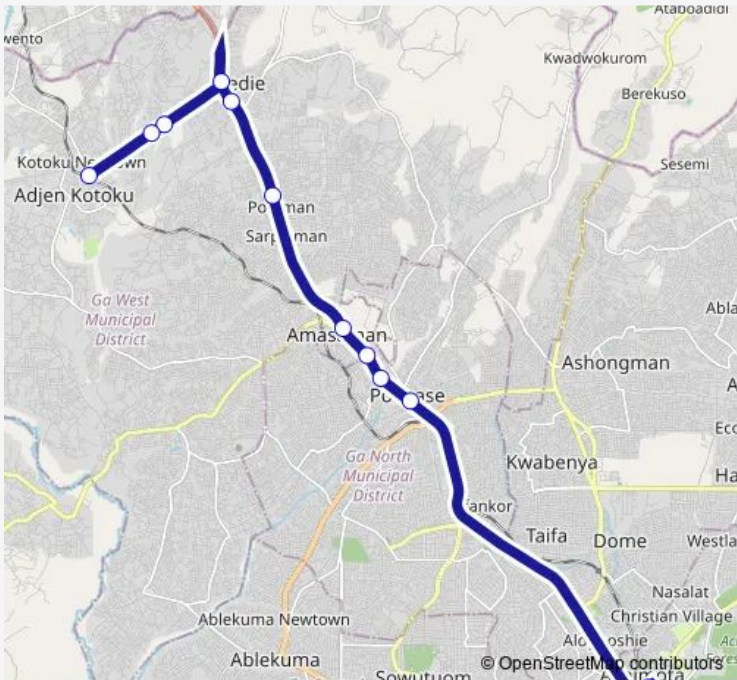

Bus 105A Achimota to Kotoku Terminal

[Go to website](#)

Direction
Terminal Achimota — Terminal Kotoku Terminal
11 stops
[Open route schedule](#)

- Terminal Achimota
- Pokuase Junction
- Festus
- Fise Junction
- Amasaman
- Pobima
- Gaogao
- Medie
- Bridge 105
- Kotoshi Number Two
- Terminal Kotoku Terminal

Route schedule
Terminal Achimota — Terminal Kotoku Terminal

Monday	10:20
Tuesday	10:20
Wednesday	10:20
Thursday	10:20
Friday	10:20
Saturday	10:20
Sunday	10:20

Route info
Direction: Terminal Achimota
Stops: 11
Trip Duration: 1 hour 2 min

105A — Achimota to Kotoku Terminal **BusMaps**

105A Bus time schedules and route maps are available in an offline PDF at busmaps.com. Use the busmaps.com website to see live bus times, train schedule or subway schedule, and step-by-step directions for all public transit in Accra