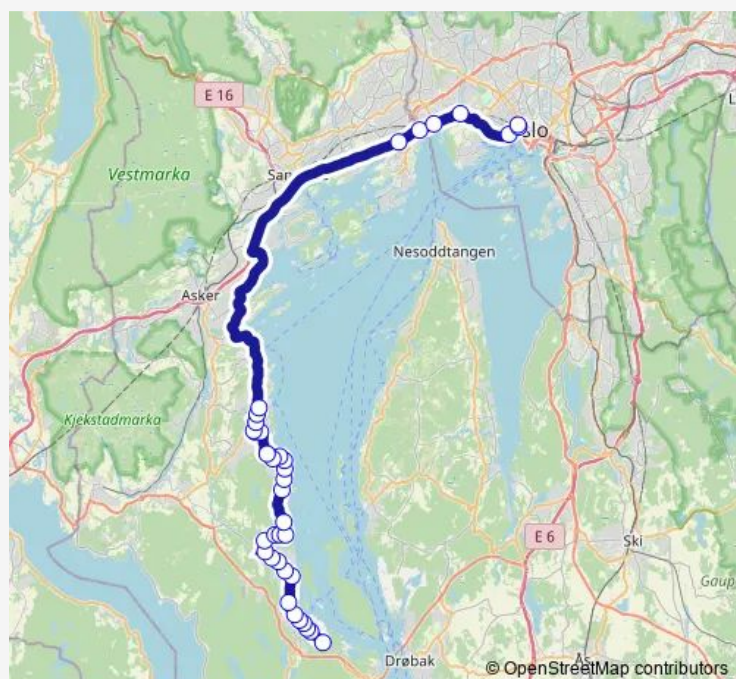

Thursday 14:58-17:28

Friday 14:58-17:28

Saturday —

Sunday —

Route info

Direction: Huitfeldts gate

Stops: 36

Trip Duration: 1 hour 13 min

Tuesday 05:39-08:09

Wednesday 05:39-08:09

Thursday 05:39-08:09

Friday 05:39-08:09

Saturday —

Sunday —

Route info

Direction: Peterstua