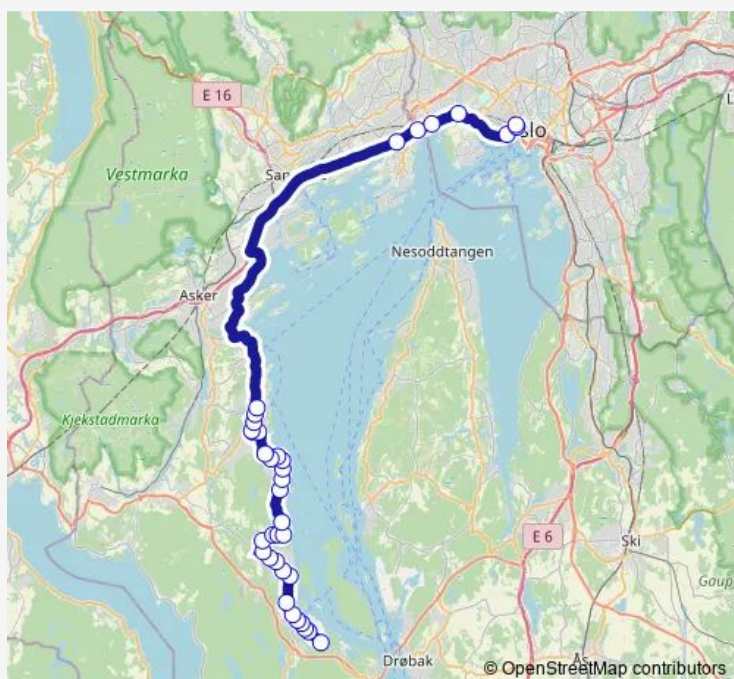

Thursday 14:58-17:28

Friday 14:58-17:28

Saturday —

Sunday —

Route info

Direction: Huitfeldts gate

Stops: 36

Trip Duration: 1 hour 13 min

Tuesday 05:39-08:09

Wednesday 05:39-08:09

Thursday 05:39-08:09

Friday 05:39-08:09

Saturday —

Sunday —

Route info

Direction: Peterstua