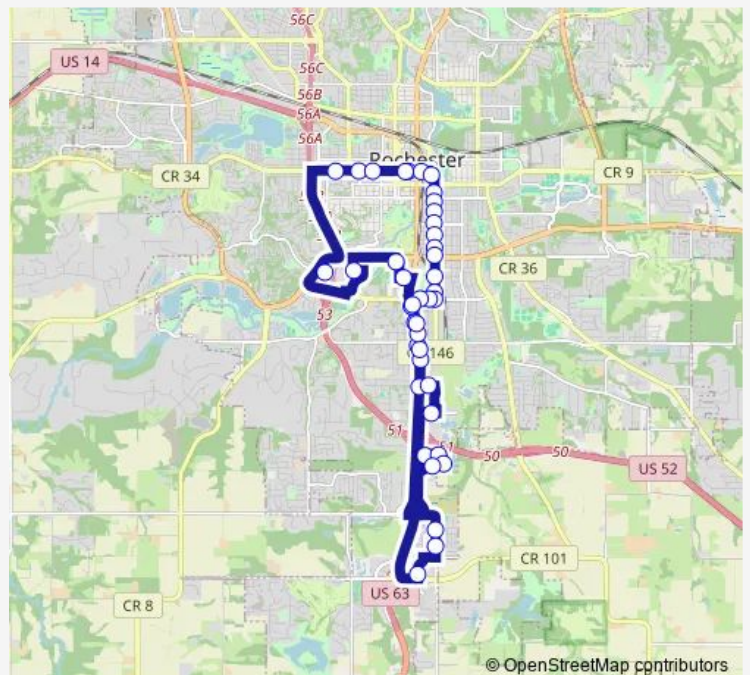

Bus 23 Weekend Route 23 Weekend

[Go to website](#)

Direction

undefined — undefined

0 stops

[Open route schedule](#)

Route schedule

undefined — undefined

Monday 16:45-18:45

Tuesday —

Wednesday —

Thursday —

Friday —

Saturday 06:45-15:45

Sunday 06:45-18:45

Route info

Direction:

Stops: 0

Trip Duration: — min

23 Weekend — Route 23 Weekend

23 Weekend Bus time schedules and route maps are available in an offline PDF at busmaps.com. Use the busmaps.com website to see live bus times, train schedule or subway schedule, and step-by-step directions for all public transit in

The schedule is provided in the local timezone. Times with "(+1)" indicate departures on the next day.

PDF file created on 2025-01-16

2024 BusMaps.com - All Rights Reserved