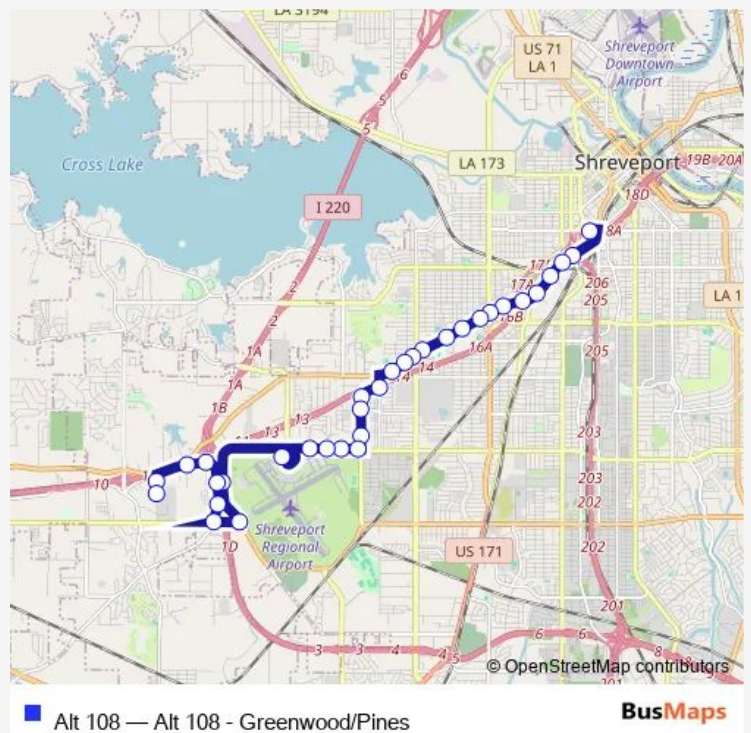

Direction

Sportran Intermodal Terminal — Rasberry Ln & Huntington High (Outbound)

33 stops

[Open route schedule](#)

- Sportran Intermodal Terminal
- Texas Ave & Linwood Ave (Outbound)
- Texas Ave & Pierre St (Outbound)
- Texas Ave & Levy St (Outbound)
- Texas Ave & Post Office (Outbound)
- Texas St & Water Dept (Outbound)
- Greenwood Rd & Portland (Outbound)
- Greenwood Rd & Hearne Ave (Outbound)
- Greenwood Rd & Missouri (Outbound)
- Greenwood Rd. & Alabama (Outbound)
- Greenwood Rd & Mertis (Outbound)
- Greenwood Rd & Super 1 Foods (Outbound)
- Greenwood Rd & Hassett Ave (Outbound)
- Greenwood Rd & Library (Outbound)
- Greenwood Rd & Smith St (Outbound)
- Broadway St & Kennedy Dr (Outbound)
- Kennedy Dr & Gloria St (Outbound)
- Kennedy Dr & Henry St (Outbound)
- Clear Horizons Apartments (Outbound)
- Hollywood Ave & Fallowmont St (Outbound)
- Hollywood Ave & Baptist Bible Church / Library (Outbound)

Route schedule

Sportran Intermodal Terminal — Rasberry Ln & Huntington High (Outbound)

Monday	17:45-00:15 ⁺¹
Tuesday	17:45-00:15 ⁺¹
Wednesday	17:45-00:15 ⁺¹
Thursday	17:45-00:15 ⁺¹
Friday	17:45-00:15 ⁺¹
Saturday	17:45-00:15 ⁺¹
Sunday	08:00-16:20

Route info

Direction: Sportran Intermodal Terminal

Stops: 33

Trip Duration: 0 hour 28 min

Hollywood & Bethume (Outbound)

Hollywood Ave & Armstrong (Outbound)

Shreveport Regional Airport

W. Perimeter Rd & Meriwether Rd (Outbound)

Raspberry Ln & Westwood Village Apts (Outbound)

Raspberry Ln & Huntington High (Outbound)

All 108 Bus time schedules and route maps are available in an offline PDF at busmaps.com. Use the busmaps.com website to see live bus times, train schedule or subway schedule, and step-by-step directions for all public transit in Shreveport