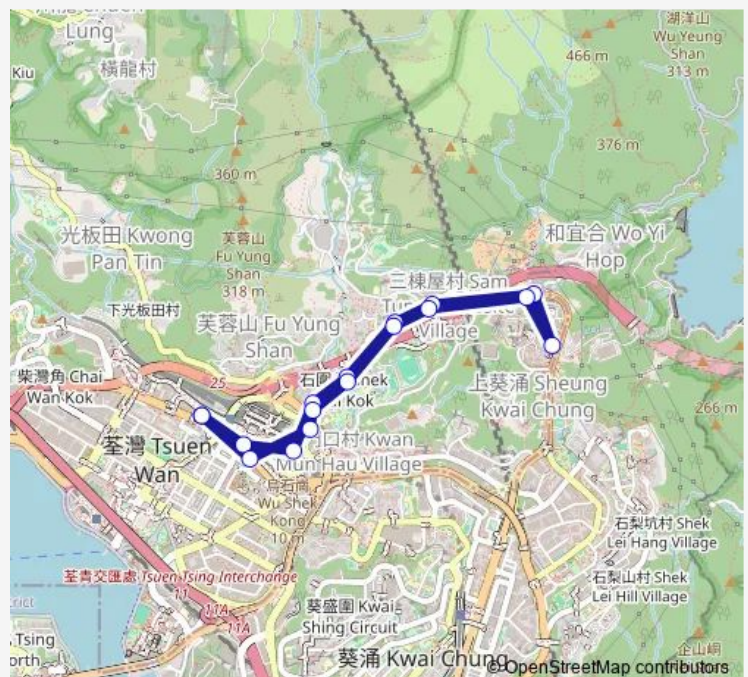

Tuesday 00:55

Wednesday 00:55

Thursday 00:55

Friday 00:55

Saturday 00:55

Sunday 00:55

Route info

Direction: [Kmb] Tsuen WAN Station BUS Terminus[Xb] Tsuen WAN Station NAM Fung Centre BUS Terminus

Stops: 17

Trip Duration: 0 hour 14 min

[Kmb] Tsuen WAN Station BUS Terminus|[Xb] Tsuen WAN
Station NAM Fung Centre BUS Terminus

N36 Bus time schedules and route maps are available in an offline PDF at busmaps.com. Use the busmaps.com website to see live bus times, train schedule or subway schedule, and step-by-step directions for all public transit in Tsuen Wan