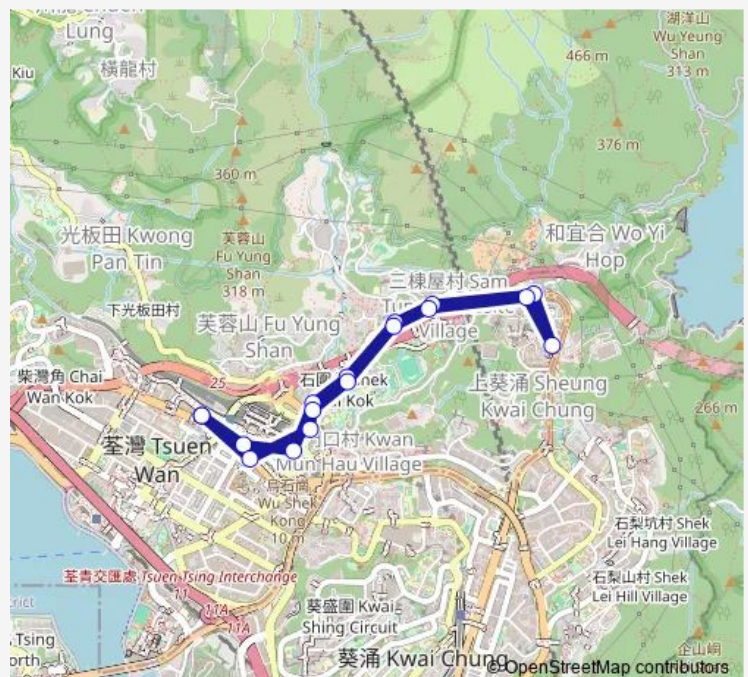

### Route info

Direction: [Kmb] Tsuen WAN Station BUS Terminus[Xb] Tsuen WAN Station NAM Fung Centre BUS Terminus

Stops: 17

Trip Duration: 0 hour 14 min

[Kmb] Tsuen WAN Station BUS Terminus[Xb] Tsuen WAN  
Station NAM Fung Centre BUS Terminus