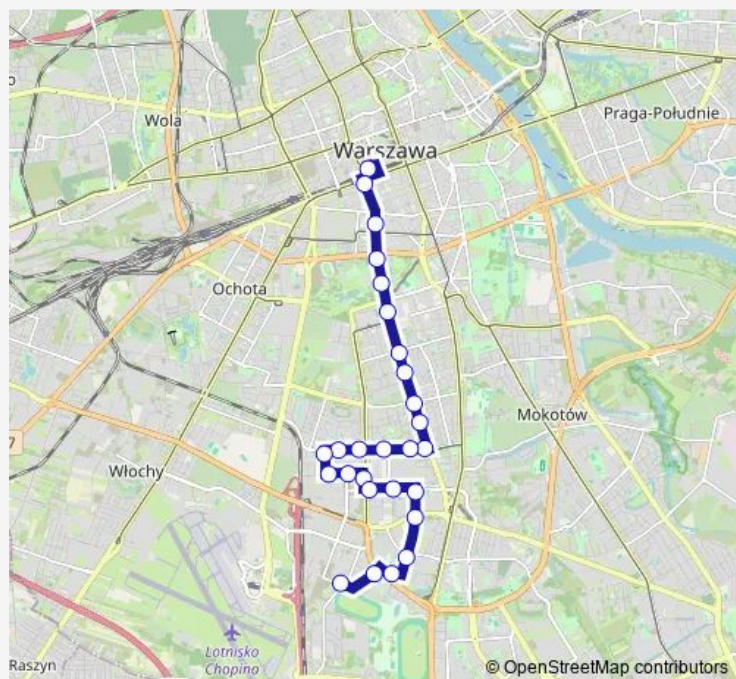

Direction

Bokserska 03 — Dw. Centralny 27

27 stops

[Open route schedule](#)

Bokserska 03

Jadźwingów 02

Orzycka 02

Tarniny 02

Metro Raławicka 02

Route schedule

Bokserska 03 — Dw. Centralny 27

Monday	23:09-00:10 ⁺¹
Tuesday	23:09-00:10 ⁺¹
Wednesday	23:09-00:10 ⁺¹
Thursday	23:09-00:10 ⁺¹
Friday	23:09-00:10 ⁺¹
Saturday	23:09-00:10 ⁺¹
Sunday	23:09-00:10 ⁺¹

Route info

Direction: Bokserska 03

Stops: 27

Trip Duration: 0 hour 28 min

Madalińskiego 02

Metro Pole Mokotowskie 02

Biblioteka Narodowa 02

GUS 02

Route info

Direction: Bokserska 03

Stops: 23

Trip Duration: 0 hour 23 min

Direction

Dw. Centralny 27 — Bokserska 04

27 stops

[Open route schedule](#)