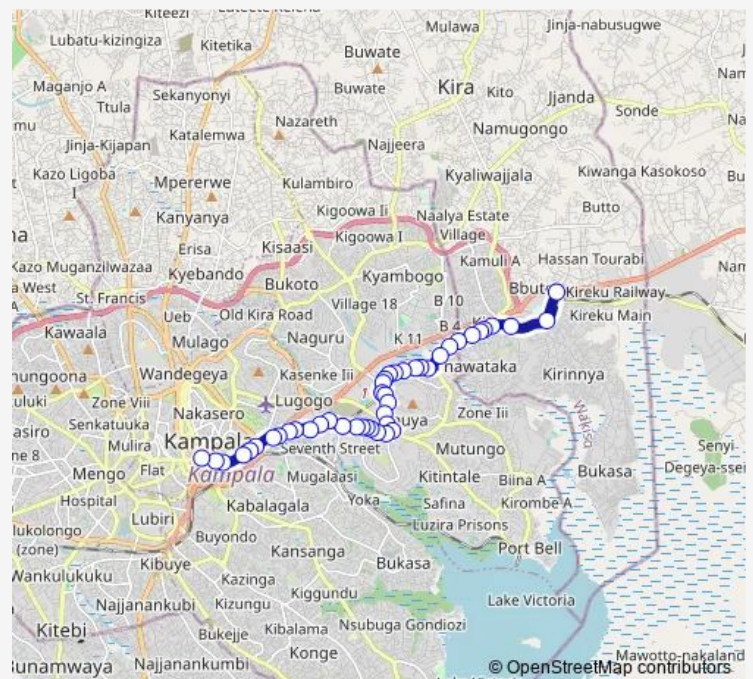

Thursday 06:30-19:00

Friday 06:30-19:00

Saturday 06:30-19:00

Sunday 06:30-19:00

Route info

Direction: Bweyogerere

Stops: 45

Trip Duration: 1 hour 15 min