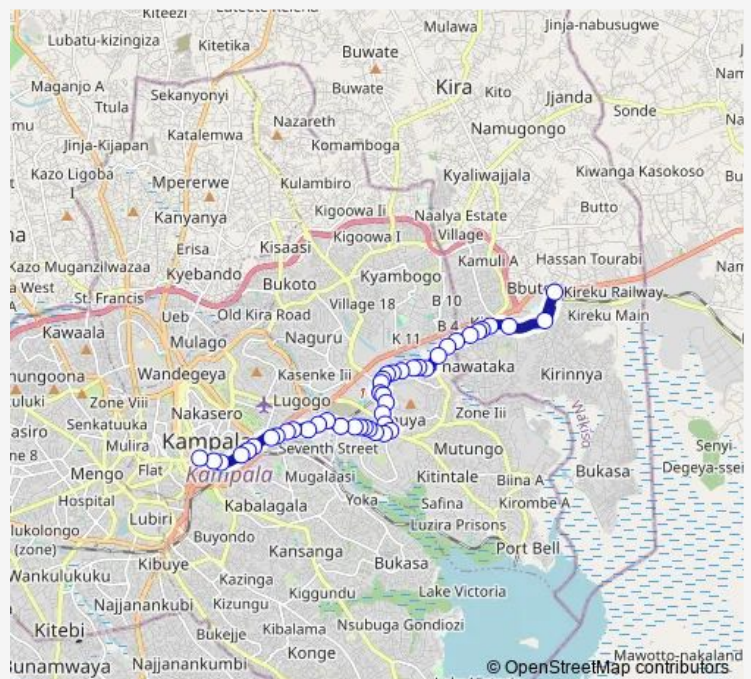

Thursday 06:30-19:00

Friday 06:30-19:00

Saturday 06:30-19:00

Sunday 06:30-19:00

Route info

Direction: Bweyogerere

Stops: 45

Trip Duration: 1 hour 10 min