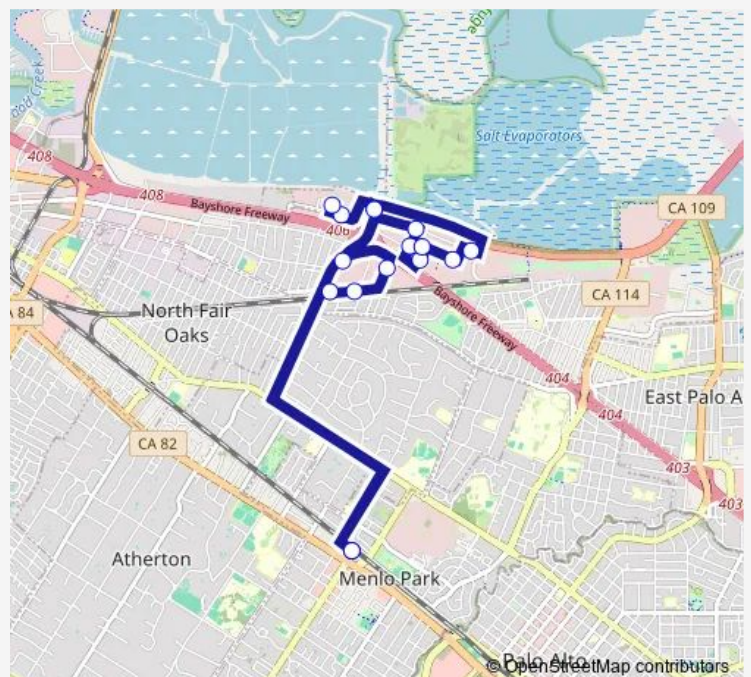

Chrysler Dr & Independence Dr

149 Commonwealth

TIDE Academy

180 Jefferson

Constitution Dr & Chilco St

3641 Haven (Elan Menlo Park)

3639 Haven (Anton Menlo Park)

3760 Haven (Quicken)

Scott & Marsh Rd (PM Stop)

4100 Bohannon (PM Stop)

Bohannon Dr & Campbell Ave (PM Stop)

Post Office (PM Stop)

Menlo Park Caltrain (Marsh Rd. Shuttle Stop)

**Route schedule**

Menlo Park Caltrain (Marsh Rd. Shuttle Stop) — Menlo Park Caltrain (Marsh Rd. Shuttle Stop)

Monday	15:48-17:21
Tuesday	15:48-17:21
Wednesday	15:48-17:21
Thursday	15:48-17:21
Friday	15:48-17:21
Saturday	—
Sunday	—

**Route info**

Direction: Menlo Park Caltrain (Marsh Rd. Shuttle Stop)

Stops: 14

Trip Duration: 1 hour 0 min

M3 Shuttle — Marsh Road