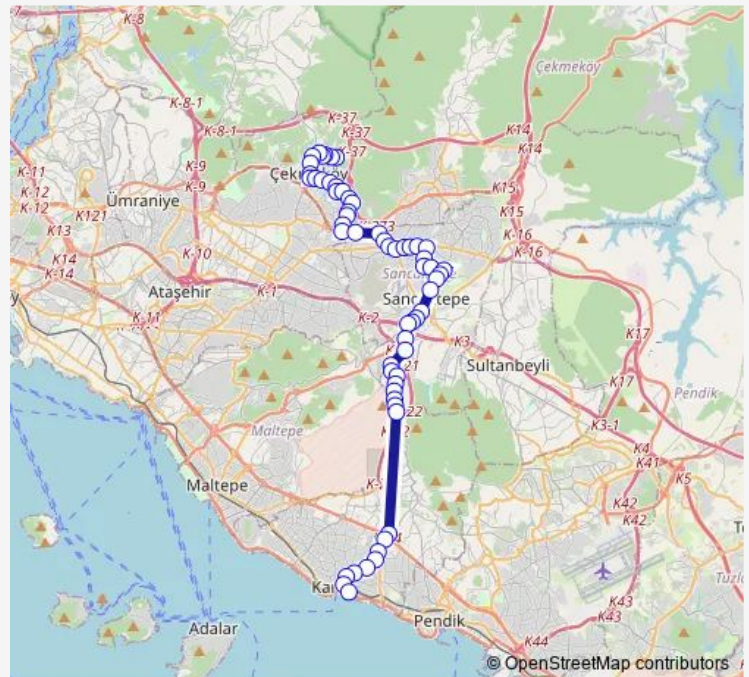

Route schedule

YEŞİLTEPE SON DURAK — KARTAL

Monday 06:15-20:40

Tuesday 06:15-20:40

Wednesday 06:15-20:40

Thursday 06:15-20:40

Friday 06:15-20:40

Saturday 06:15-19:20

Sunday 06:20-19:00

Route info

Direction: YEŞİLTEPE SON DURAK

Stops: 60

Trip Duration: 1 hour 7 min

131Y — Yeşiltepe SON Durak - Kartal

BusMaps

ÇAMLIK