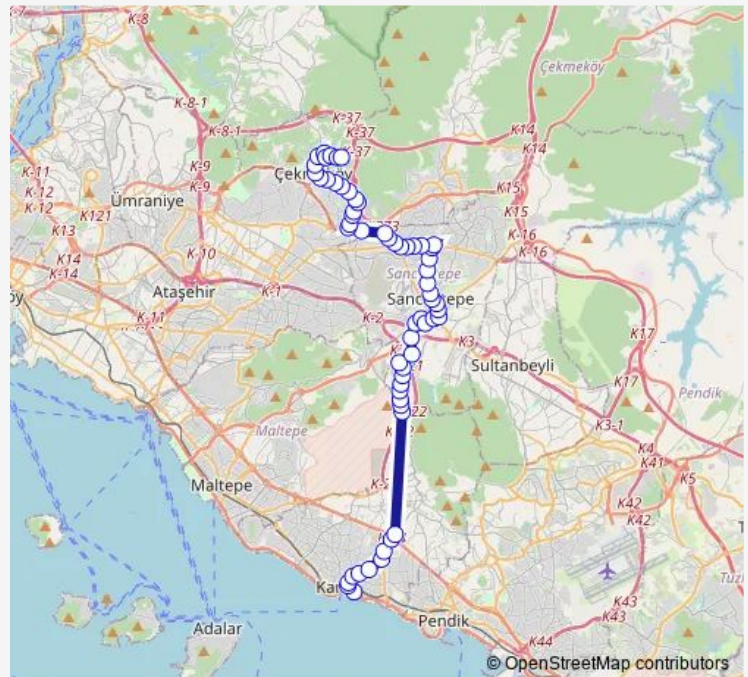

**Route schedule****YEŞİLTEPE SON DURAK — KARTAL**

Monday 05:40-21:10

Tuesday 05:40-21:10

Wednesday 05:40-21:10

Thursday 05:40-21:10

Friday 05:40-21:10

Saturday 07:00-20:50

Sunday 07:00-20:50

**Route info**

Direction: YEŞİLTEPE SON DURAK

Stops: 57

Trip Duration: 1 hour 5 min

131Y — Kartal - Yeşiltepe SON Durak

**BusMaps**

ÇAMLIK

GÜLBAHÇE SOKAK