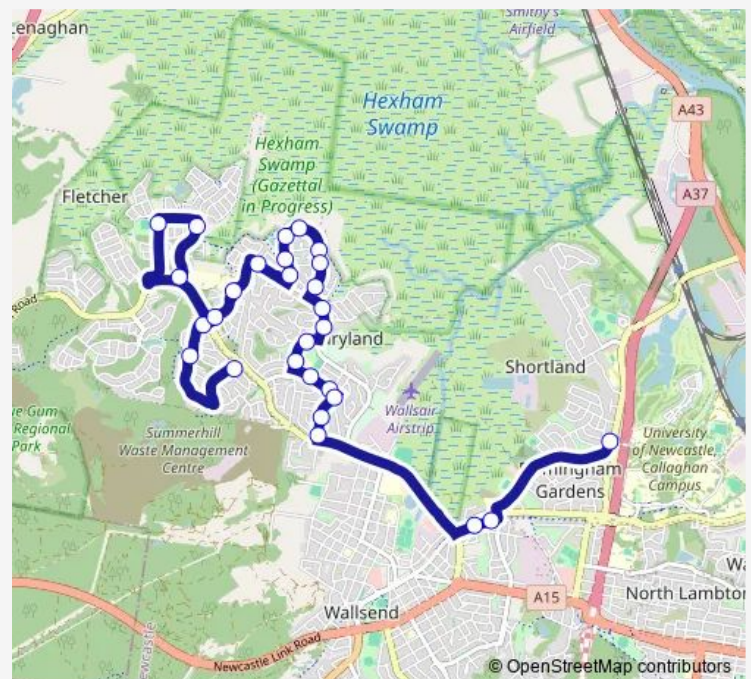

Monday 08:23

Tuesday 08:23

Wednesday 08:23

Thursday 08:23

Friday 08:23

Saturday —

Sunday —

Route info

Direction: Bottlebrush Bvd At Sandalwood Av

Stops: 28

Trip Duration: 0 hour 27 min

6248 — Maryland to Our Lady of Victories Ps

John T Bell Dr At Holywell St

Mcnaughton Av Opp John T Bell Dr

Beauford Avenue Reserve, Mcnaughton Av

Mcnaughton Av Opp Seaton St

Cameron St Opp Nash St

Cameron St Before Tillie St

Our Lady Of Victories Primary School, Sandgate Rd

6248 School Bus time schedules and route maps are available in an offline PDF at busmaps.com. Use the busmaps.com website to see live bus times, train schedule or subway schedule, and step-by-step directions for all public transit in Newcastle