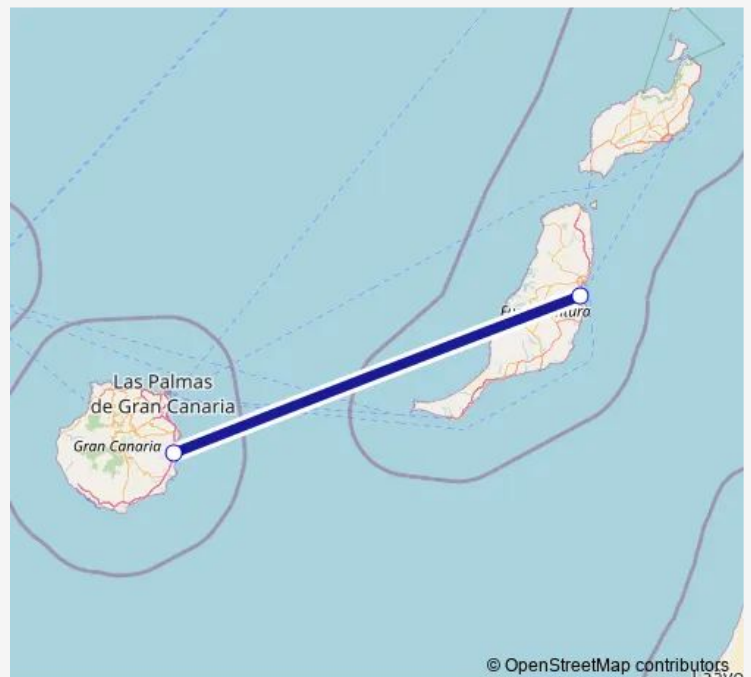

Air Service FUE-LPA (NT) Fuerteventura a Gran Canaria

[Go to website](#)

Direction

undefined — undefined

0 stops

[Open route schedule](#)

Route schedule

undefined — undefined

Monday	07:00-21:10
Tuesday	07:00-21:10
Wednesday	07:00-21:10
Thursday	07:00-21:10
Friday	07:00-21:55
Saturday	07:00-21:10
Sunday	07:00-21:55

Route info

Direction:

Stops: 0

Trip Duration: – min

■ FUE-LPA (NT) — Fuerteventura a Gran Canaria