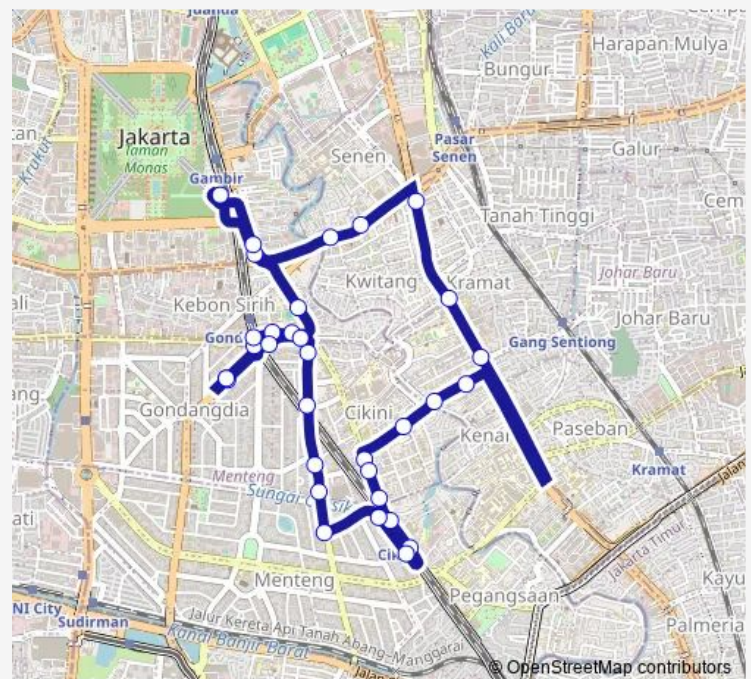

Bus JAK.10B Gondangdia - Cikini via Kramat Raya

[Go to website](#)

Direction

Sbr. Goethe Institute — Sbr. Goethe Institute

33 stops

[Open route schedule](#)

- Sbr. Goethe Institute
- Cut Meutia
- Selatan St. Gondangdia
- Masjid Cut Meutia 1
- BRI Menteng
- Kanisius
- Telkom Grapari
- Gambir 3
- Tugu Tani 1
- Panti Perwira
- Apartemen Capitol Kwitang
- Simpang Lima Senen
- Alfurqon
- Kramat Sentiong 1
- Jln. Raden Saleh 1
- Puskesmas Kenari
- RS Cikini
- Aba
- Perguruan Cikini
- Ptun Jakarta
- St. Cikini Timur

Route schedule

Sbr. Goethe Institute — Sbr. Goethe Institute

Monday	05:00
Tuesday	05:00
Wednesday	05:00
Thursday	05:00
Friday	05:00
Saturday	05:00
Sunday	05:00

Route info

Direction: Sbr. Goethe Institute

Stops: 33

Trip Duration: 1 hour 5 min

JAK.10B — Gondangdia - Cikini via Kramat Raya

Pegangsaan Timur

St. Cikini Barat

DPD Golkar

RS Mata Menteng

Rsia Bunda 2

Konsil Kedokteran Indonesia

Simpang RP Soeroso

Farmasi RP Soeroso

Bapindo Menteng

Masjid Cut Meutia 2

Goethe Institute

Sbr. Goethe Institute

JAK.10B Bus time schedules and route maps are available in an offline PDF at busmaps.com. Use the busmaps.com website to see live bus times, train schedule or subway schedule, and step-by-step directions for all public transit in Jakarta