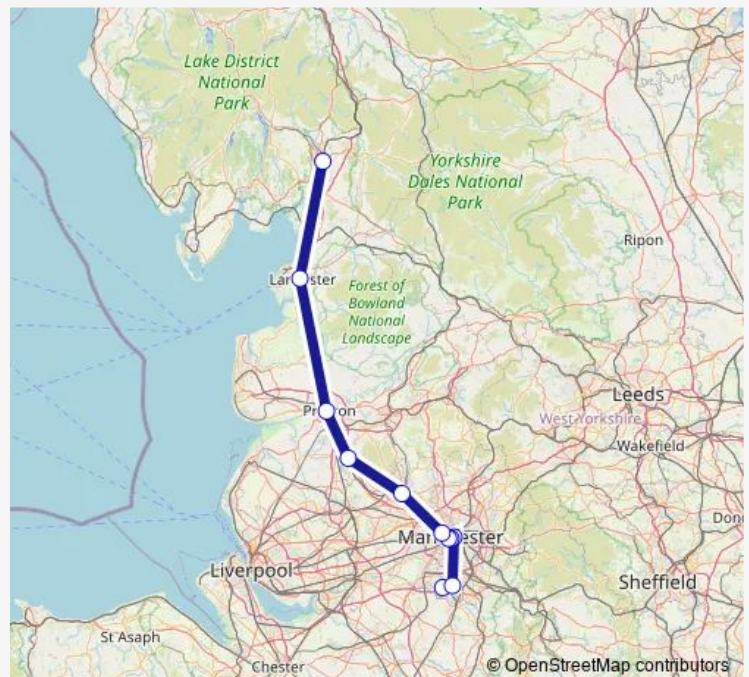

### Direction

Manchester Airport — Oxenholme Lake District

11 stops

[Open route schedule](#)

Manchester Airport

Heald Green

Manchester Piccadilly

Manchester Oxford Road

### Route schedule

Manchester Airport — Oxenholme Lake District

Monday 10:10

Tuesday —

Wednesday —

Thursday —

Friday —

Saturday 08:10-18:10

### Route info

Direction: Manchester Airport

Stops: 11

Trip Duration: 1 hour 27 min

■ Tp:Mia->Oxn — TP train service from MIA to Oxn

Tp:Mia->Oxn Rail time schedules and route maps are available in an offline PDF at [busmaps.com](https://busmaps.com). Use the [busmaps.com](https://busmaps.com) website to see live bus times, train schedule or subway schedule, and step-by-step directions for all public transit in Manchester