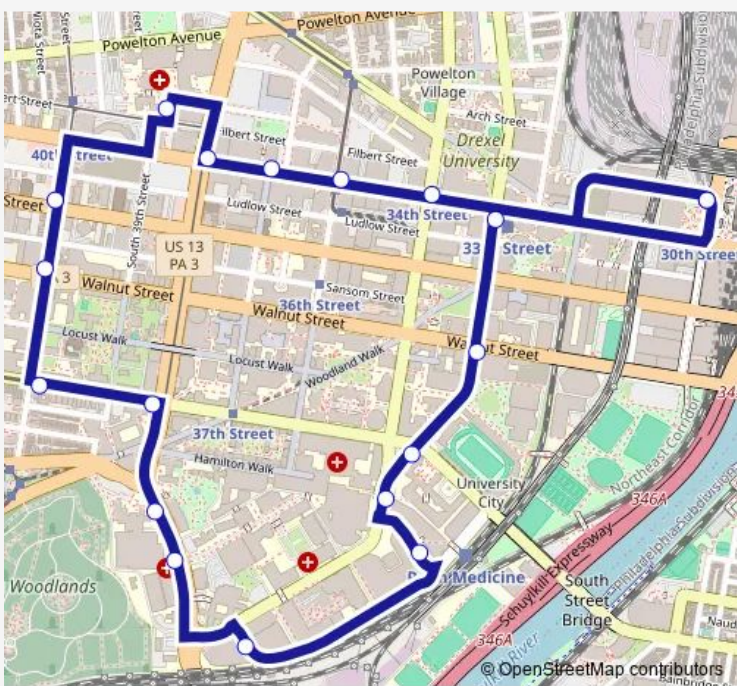

# Bus LUCYGR Green Loop through University City

[Go to website](#)

**Direction**  
 JFK Blvd & 30th St — JFK Blvd & 30th St  
 19 stops  
[Open route schedule](#)

- JFK Blvd & 30th St
- Market St & 34th St
- Market & 36th St
- Market St & 37th St
- Market St & 38th St
- Presbyterian Medical Center
- 40th St & Chestnut St
- 40th St & Walnut St - Fs
- Spruce St & 40th St - Fs
- Spruce St & 38th St
- University Av & Baltimore Av - Mbfs
- University Av & Curie Blvd
- Health Sciences Dr & Civic Ctr Blvd - Mbfs
- Convention Av & Health Sciences Dr - FS
- Civic Center Blvd & Convention Av - Fs
- 33rd St & Spruce St
- 33rd St & Walnut St
- 33rd St & Market St
- JFK Blvd & 30th St

Route schedule  
 JFK Blvd & 30th St — JFK Blvd & 30th St

Monday	06:00-19:00
Tuesday	06:00-19:00
Wednesday	06:00-19:00
Thursday	06:00-19:00
Friday	06:00-19:00
Saturday	—
Sunday	—

Route info  
 Direction: JFK Blvd & 30th St  
 Stops: 19  
 Trip Duration: 0 hour 34 min

LUCYGR — Green Loop through University City **BusMaps**

LUCYGR Bus time schedules and route maps are available in an offline PDF at [busmaps.com](https://busmaps.com). Use the [busmaps.com](https://busmaps.com) website to see live bus times, train schedule or subway schedule, and step-by-step directions for all public transit in Philadelphia

The schedule is provided in the local timezone. Times with "(+1)" indicate departures on the next day.

PDF file created on 2025-01-16

2024 BusMaps.com - All Rights Reserved