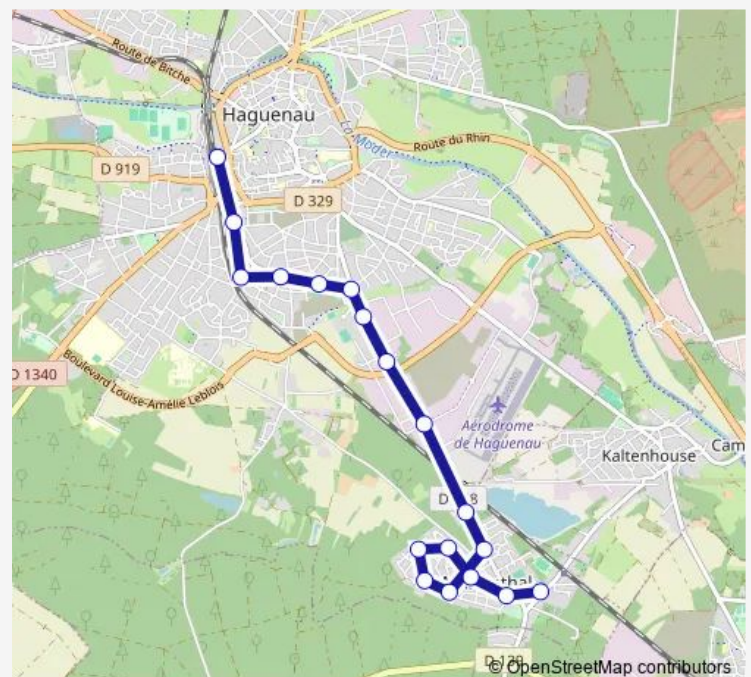

Route schedule

Gare Sncf de Haguenau — Schmidlin

Monday 07:55-16:21

Tuesday 07:55-16:21

Wednesday 07:55-16:21

Thursday 07:55-16:21

Friday 07:55-16:21

Saturday —

Sunday —

Route info

Direction: Gare Sncf de Haguenau

Stops: 18

Trip Duration: 0 hour 20 min

LIGNEG — Hag Gare>Mis.Affricaines>Marient

BusMaps

Direction

Tuesday 07:28-16:29

Wednesday 07:28-11:37

Thursday 07:28-16:29

Friday 07:28-16:29

Saturday —

Sunday —

Route info

Direction: Pélerins