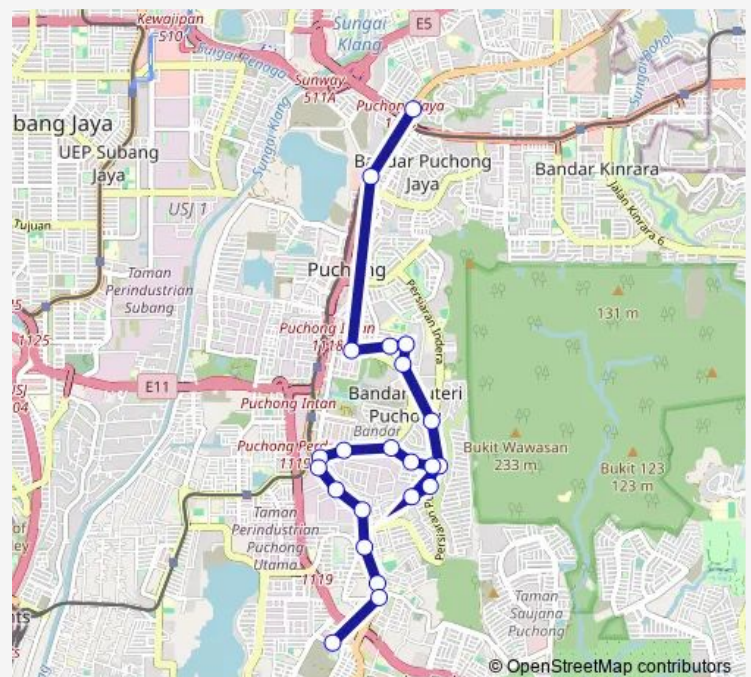

Klinik Medicure, Jalan Industri PBP 1

DHL (1), Jalan Puchong

Koi Tropika, Jalan Puchong

Masjid, Jalan Puchong

Flat Pkns, Jalan Puchong

SMK Puchong, Jalan Puchong

Route schedule

Jejantas, Jalan Puchong — Terminal Puchong Utama, Jalan PJU 7/5

Monday	06:00
Tuesday	06:00
Wednesday	06:00
Thursday	06:00
Friday	06:00
Saturday	06:00
Sunday	06:00

Route info

Direction: Jejantas, Jalan Puchong

Stops: 22

Trip Duration: 17 hour 0 min

■ T509 — Puchong Utama

Monday 06:00

Tuesday 06:00

Wednesday 06:00

Thursday 06:00

Friday 06:00

Saturday 06:00

Sunday 06:00

Route info

Direction: Terminal Puchong Utama, Jalan PJU 7/5

Stops: 20

Trip Duration: 17 hour 0 min

T509 Bus time schedules and route maps are available in an offline PDF at busmaps.com. Use the busmaps.com website to see live bus times, train schedule or subway schedule, and step-by-step directions for all public transit in Kuala Lumpur