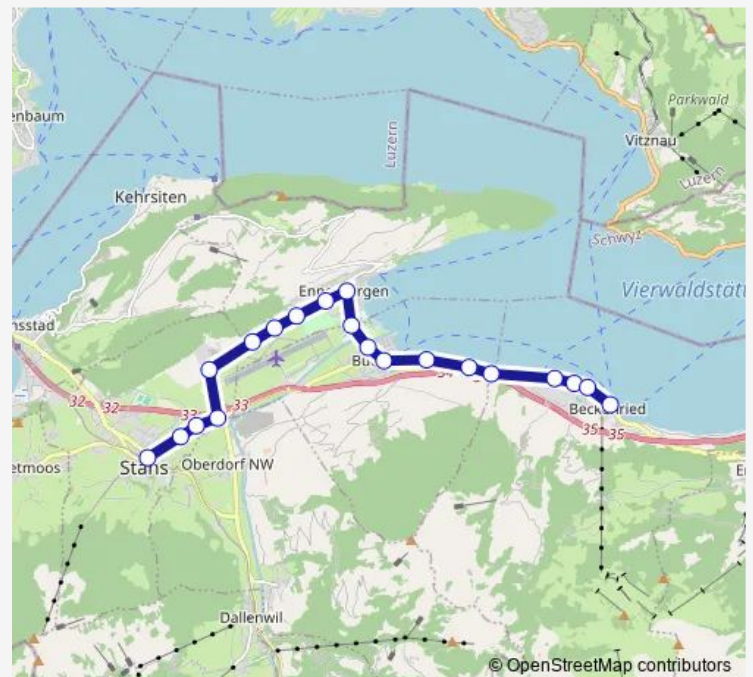

Route schedule

Beckenried, Post — Stans, Bahnhof

Monday —

Tuesday —

Wednesday —

Thursday 03:35

Friday —

Saturday —

Sunday —

Route info

Direction: Beckenried, Post

Stops: 20

Trip Duration: 0 hour 22 min

■ 311 — B 311

BusMaps

Direction

Wednesday 04:35

Thursday 04:35

Friday 04:35

Saturday —

Sunday —

Route info

Direction: Beckenried, Post

Stops: 20