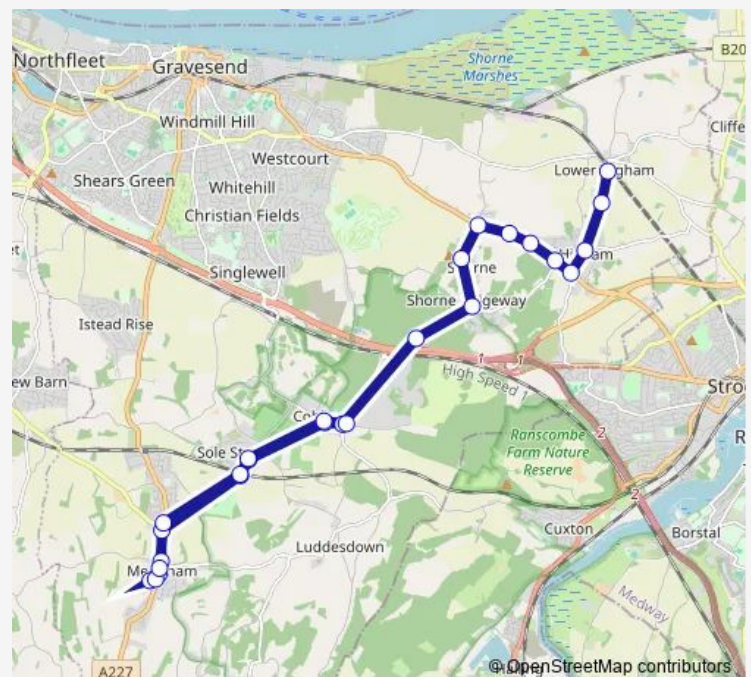

### Route schedule

Railway Station — War Memorial

Monday 07:49

Tuesday 07:49

Wednesday 07:49

Thursday 07:49

Friday 07:49

Saturday —

### Route info

Direction: Railway Station

Stops: 26

Trip Duration: 0 hour 41 min

311 — Lower Higham - Cobham - Meopham School - Cobham

Camer Corner

The Railway

Scratton Fields

Church

War Memorial

**Direction**

The Ship — Chequers Street

27 stops

[Open route schedule](#)

The Ship

Church

## Route schedule

The Ship — Chequers Street

Monday 15:20

Tuesday 15:20

Wednesday 15:20

Thursday 15:20

Friday 15:20

Saturday —