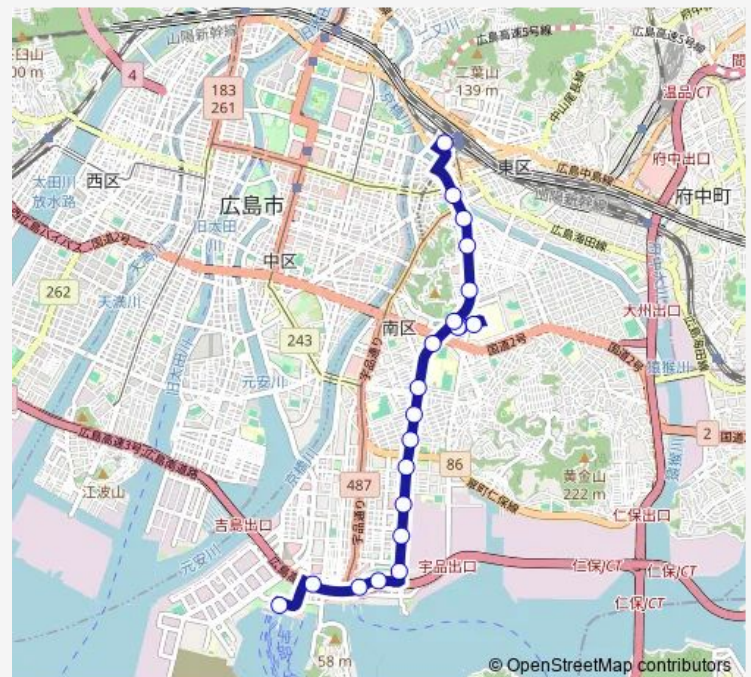

Bus 311 広島みなと新線

[Go to website](#)

Direction

広島港棧橋 — 広島駅

21 stops

[Open route schedule](#)

広島港棧橋

宇品町

宇品海岸三丁目

港湾合同庁舎前

競輪場前

宇品東五丁目

宇品東一丁目

県立広島大学前

県立広島大学前

東翠町

皆実町四丁目

出汐二丁目

出汐一丁目

大学病院前

出汐一丁目

大学病院入口

段原南

段原中央

段原一丁目

的場町

広島駅

Route schedule

広島港棧橋 — 広島駅

Monday 07:07-19:14

Tuesday 07:07-19:14

Wednesday 07:07-19:14

Thursday 07:07-19:14

Friday 07:07-19:14

Saturday 07:33-19:18

Sunday 07:33-19:18

Route info

Direction: 広島港棧橋

Stops: 21

Trip Duration: 0 hour 35 min

■ 311 — 広島みなと新線

BusMaps