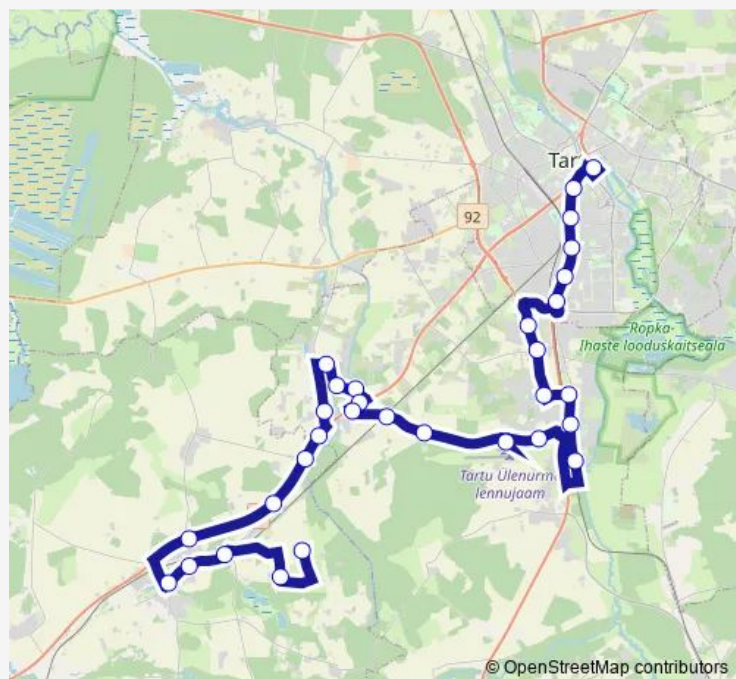

Thursday 07:45

Friday 07:45

Saturday —

Sunday —

Route info

Direction: Tooma

Stops: 31

Trip Duration: 1 hour 15 min