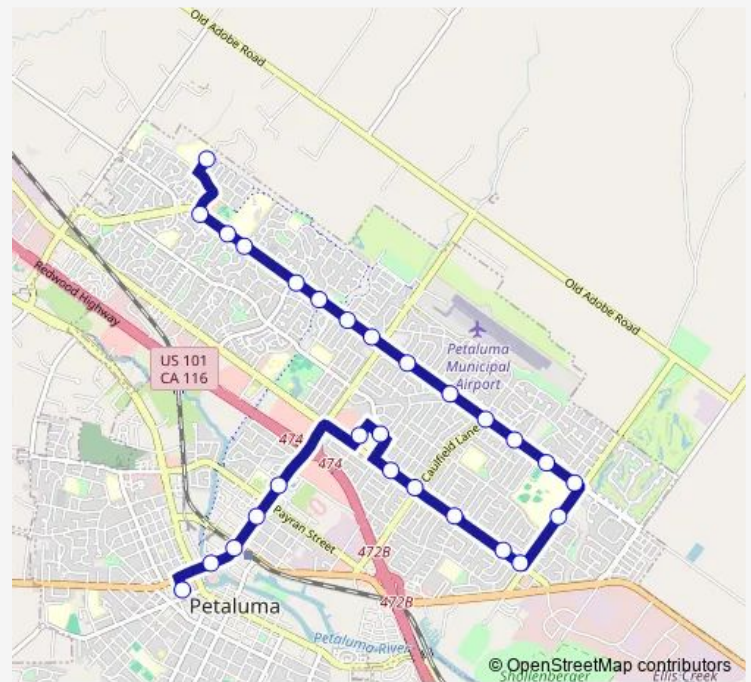

Kenilworth Jhs On Dover — Keller and Western

Monday	14:40-15:35
Tuesday	14:40-15:35
Wednesday	13:40-15:05
Thursday	14:40-15:35
Friday	14:40-15:35
Saturday	—
Sunday	—

**Route info**

Direction: Kenilworth Jhs On Dover

Stops: 27

Trip Duration: 0 hour 42 min

311 — 311 Casa Grande High and Kenilworth Junior High **BusMaps**

Safeway Eastside Transit Center (Washington Square)

E Washington St at Ellis St Wb

Washington and Vallejo

Washington and Lakeville WB

E Washington St & Grey St

Keller and Western

**Direction**

Keller and Western — Kenilworth Jhs On Dover

31 stops

[Open route schedule](#)

Keller and Western

4th &amp; C St

Copeland Street Transit Mall

Washington and Lakeville EB

E Washington St at Vallejo St

E Washington St at Ellis St Eb

Maria at Creekside Drive

Maria Dr and Greenbriar

Safeway Eastside Transit Center (Washington Square)