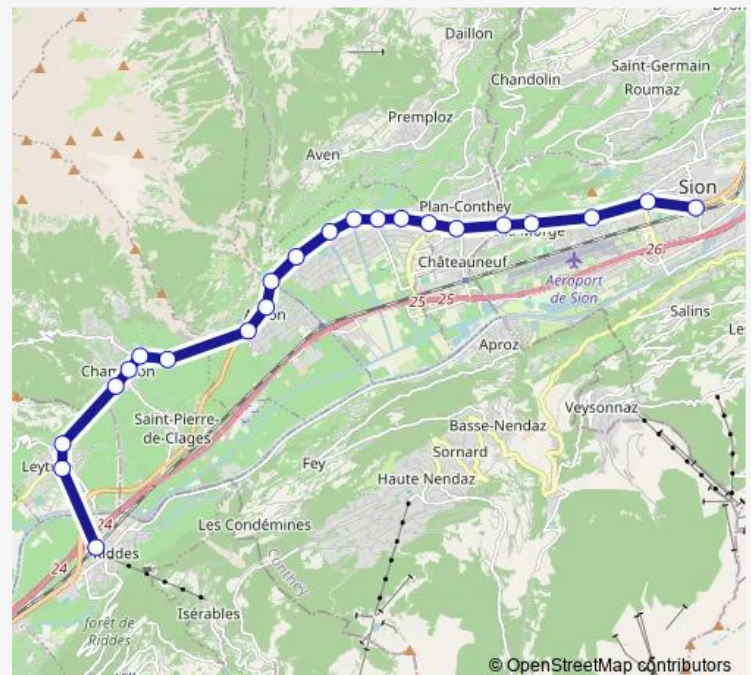

Chamoson, Palud

Leytron, Sommet du Village

Leytron, caves Provins

Route schedule

Sion, poste/gare — Riddes, gare

Monday 09:45-22:10

Tuesday 09:45-22:10

Wednesday 09:45-22:10

Thursday 09:45-22:10

Friday 09:45-22:10

Saturday 09:45-22:10

Sunday 09:45-22:10

Route info

Direction: Sion, poste/gare

Stops: 22

Trip Duration: 0 hour 36 min

■ 311 — B 311

BusMaps

Direction

Riddes, gare — Sion, poste/gare

25 stops

[Open route schedule](#)

Riddes, gare

Leytron, caves Provins