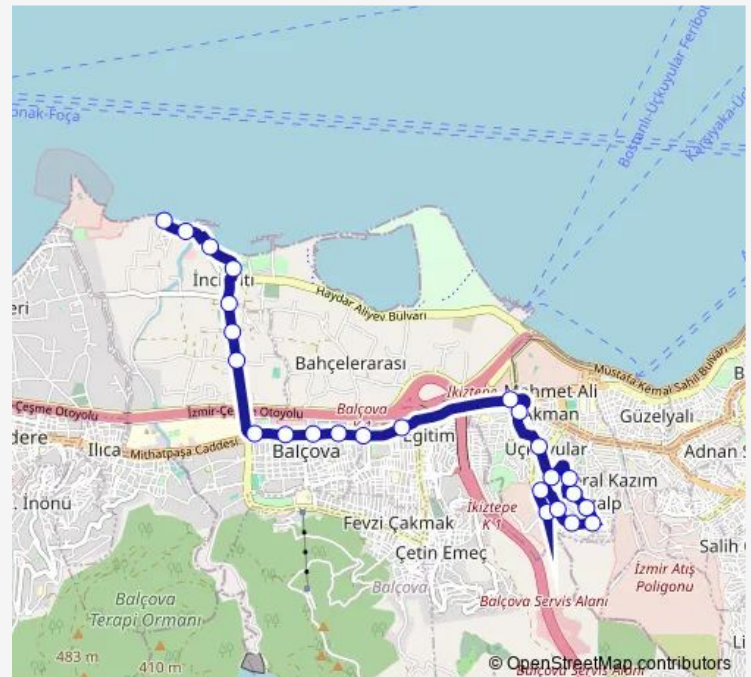

Bus 311 İnciraltı - F.Altay

[Go to website](#)

Direction

Fahrettin Altay — İnciraltı Yeni Son Durak

25 stops

[Open route schedule](#)

Fahrettin Altay

Çocuk parkı

Esentepe Basket Sahası

Gelinler

Orkide

Öğretmenler ve Şeker Mevhibe Ortaokulu

Esentepe Kültür Merkezi

Esentepe Aile Hekimliği

Sadettin Tezcan Özel Eğitim Meslek Okulu

Demokrasi Üniversitesi

Fahrettin Altay Meydan 8

Fahrettin Altay Meydan 2

Balçova Kahveler

Molla Kuyusu

İş Bankası Evleri

Çağdaş İstasyon

Hoca

Dört Yol

Ata Durağı

Sera

Beşyol

Route schedule

Fahrettin Altay — İnciraltı Yeni Son Durak

Monday 00:00-23:20

Tuesday 00:00-23:20

Wednesday 00:00-23:20

Thursday 00:00-23:20

Friday 00:00-23:20

Saturday 00:20-23:45

Sunday 07:10-23:50

Route info

Direction: Fahrettin Altay

Stops: 25

Trip Duration: 0 hour 37 min

311 — İnciraltı - F.Altay

BusMaps