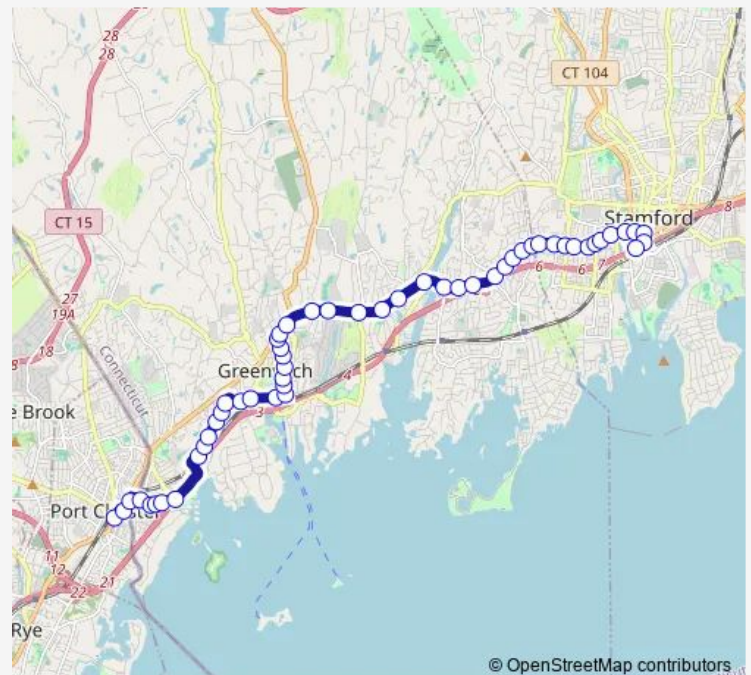

E Putnam Ave @ 1455 E Putnam Av

E Putnam Ave @ Old Kings Hwy

E Putnam Ave @ Sound Beach Ave

Route schedule

Atlantic St @ Main St — N Main St @ Westchester Ave

Monday 05:06-23:01

Tuesday 05:06-23:01

Wednesday 05:06-23:01

Thursday 05:06-23:01

Friday 05:06-23:01

Saturday 05:56-20:56

Sunday 07:51-18:31

Route info

Direction: Atlantic St @ Main St

Stops: 59

Trip Duration: 1 hour 0 min

311 — Port Chester

BusMaps

E Putnam Ave @ Neil Ln 1

E Putnam Ave @ Neil Ln 2

E Putnam Ave @ Sheephill Rd

E Putnam Ave @ Riverside Ln

E Putnam Ave @ River Rd

E Putnam Ave @ opp Mead Ave