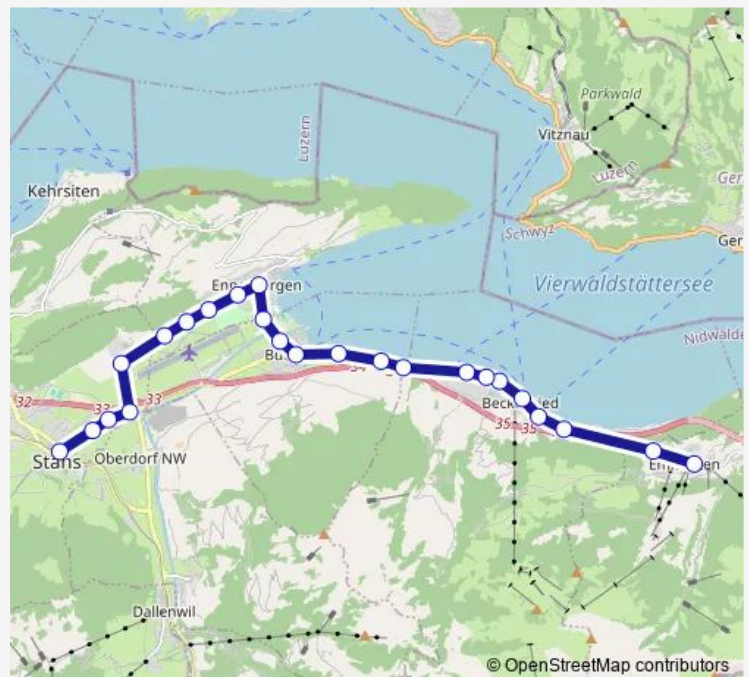

Bus 311 B 311

[Go to website](#)

Direction

Emmetten, Post — Stans, Bahnhof

24 stops

[Open route schedule](#)

Emmetten, Post

Emmetten, Schöneck

Beckenried, Fellerwil

Beckenried, Boden

Beckenried, Post

Beckenried, Nidwaldnerhof

Beckenried, Hungacher

Beckenried, Niederdorf

Buochs, Unterfeld

Buochs, Hotel Postillon

Buochs, Linden

Buochs, Post

Buochs, Ausserdorf

Ennetbürgen, Strandbad

Ennetbürgen, Dorf

Ennetbürgen, Oeltrotte

Ennetbürgen, Riedmatt

Ennetbürgen, Herdern

Ennetbürgen, Flugplatz

Stans, Pilatuswerke

Stans, Kreuzstrasse

Route schedule

Emmetten, Post — Stans, Bahnhof

Monday 14:58

Tuesday —

Wednesday —

Thursday 14:58

Friday 14:58

Saturday 14:58

Sunday 14:58

Route info

Direction: Emmetten, Post

Stops: 24

Trip Duration: 0 hour 33 min

311 — B 311

BusMaps