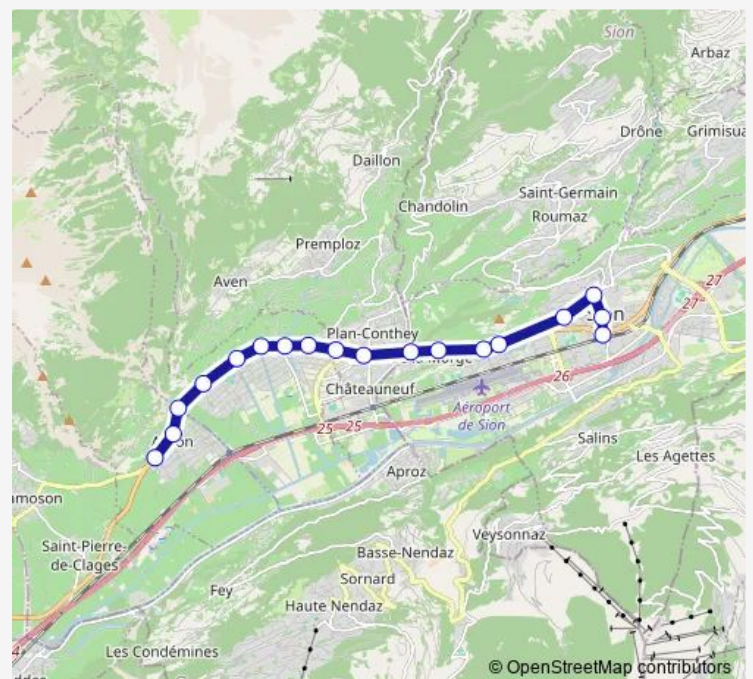

Bus 311 B 311

[Go to website](#)

Direction

Ardon, Arnica — Sion, poste/gare

18 stops

[Open route schedule](#)

Ardon, Arnica

Ardon, centre

Ballavaud

Magnot

Vétroz, La Millière

Vétroz, poste

Vétroz, le Home

Vétroz, Champs-y-Zou

Conthey, centre commercial

Conthey, bif. Conthey-Plan

Pont-de-la-Morge, centre

Pont-de-la-Morge, Mont d'Or

Sion, Chapelle

Sion, Corbassière

Sion, St-Guérin

Sion, Planta

Sion, Clinique

Sion, poste/gare

Route schedule

Ardon, Arnica — Sion, poste/gare

Monday 07:00-19:00

Tuesday 07:00-19:00

Wednesday 07:00-19:00

Thursday 07:00-19:00

Friday 07:00-19:00

Saturday —

Sunday —

Route info

Direction: Ardon, Arnica

Stops: 18

Trip Duration: 0 hour 25 min

■ 311 — B 311

BusMaps