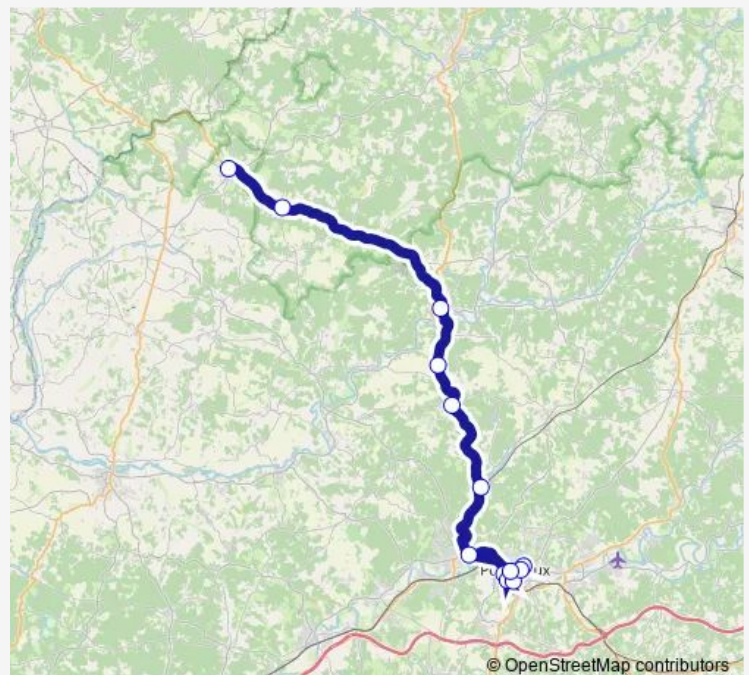

Direction

LR Perigueux-Gare Sncf(2) — Mareuil - Château

12 stops

[Open route schedule](#)

LR Perigueux-Gare Sncf(2)

LR Perigueux-Lyc Jay de Beaufo(2)

LR Perigueux-Place Franchev hôtel (2)

LR Perigueux-Place Tourny

Route schedule

LR Perigueux-Gare Sncf(2) — Mareuil - Château

Monday —

Tuesday —

Wednesday —

Thursday —

Friday 17:05

Saturday —

Sunday —

Route info

Direction: LR Perigueux-Gare Sncf(2)

Stops: 12

Trip Duration: 1 hour 15 min

© OpenStreetMap contributors

Direction

LR Mareuil-Château Mareuil(1) — LR Perigueux-Lycée Claveille(1)

13 stops

[Open route schedule](#)

LR Mareuil-Château Mareuil(1)

LR Vieux Mareuil-Le Bourg(1)

LR Brantôme-Gendarmerie(1)

LR Valeuil-Les Rhades(1)

LR Biras-Gare(1)

LR Chateau L'Eveque-P+R Rond-Point(1)