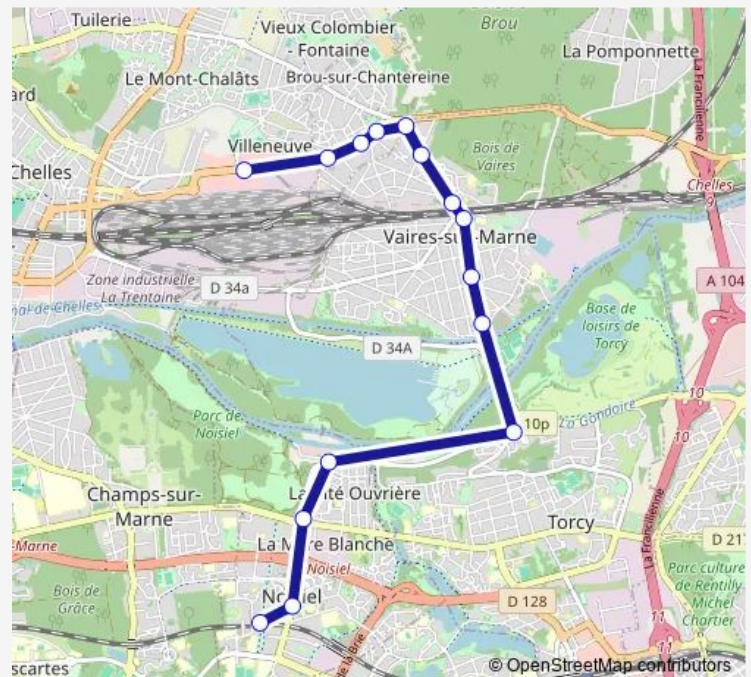

Direction

Terre Ciel — Noisiel Rer

15 stops

[Open route schedule](#)

Terre Ciel

Jean Jaurès

République / Groupe Scolaire

Mairie de Brou / Parc de Brou

Thursday 06:07-22:47

Friday 06:17-22:47

Saturday 06:05-22:42

Sunday 07:13-21:40

Route info

Direction: Terre Ciel

Stops: 15

Trip Duration: 0 hour 24 min

Direction

Noisiel Rer — Terre Ciel

15 stops

[Open route schedule](#)

Noisiel Rer

Les Provinces

Quatre Pavés

Chocolaterie

Thursday 05:44-22:52

Friday 05:44-22:52

Saturday 05:44-22:45

Sunday 06:48-21:20

Route info

Direction: Noisiel Rer

Stops: 15

Trip Duration: 0 hour 21 min