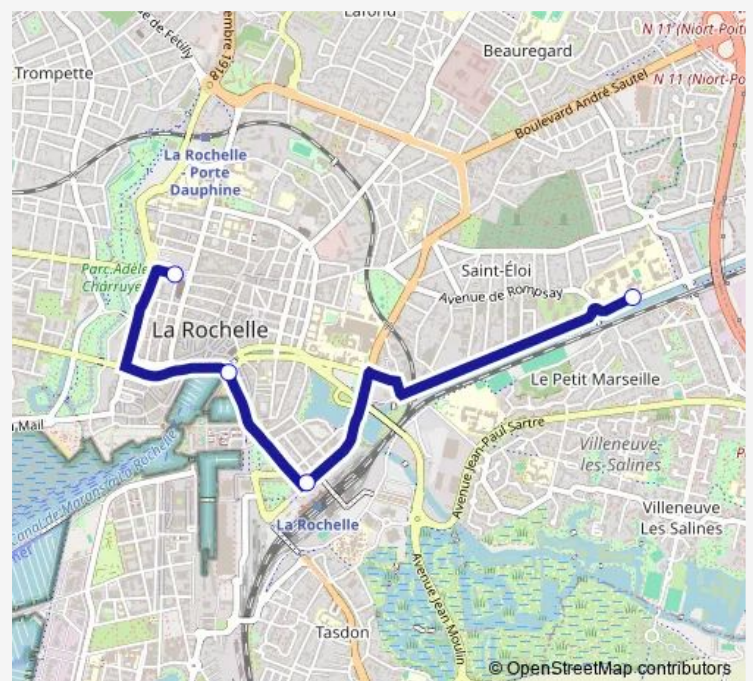

## Bus 311 LEP Romsay-Doriole <> Pl. de Verdun via Gare Sncf

[Go to website](#)

### Direction

LEP Romsay — Place de Verdun

4 stops

[Open route schedule](#)

LEP Romsay

Gare La Rochelle (Joffre)

Dames Blanches (Quai Valin)

Place de Verdun

### Route schedule

LEP Romsay — Place de Verdun

|           |             |
|-----------|-------------|
| Monday    | 16:30-17:25 |
| Tuesday   | 16:30-17:25 |
| Wednesday | 12:20       |
| Thursday  | 16:30-17:25 |
| Friday    | 16:30-17:25 |
| Saturday  | —           |
| Sunday    | —           |

### Route info

Direction: LEP Romsay

Stops: 4

Trip Duration: 0 hour 12 min