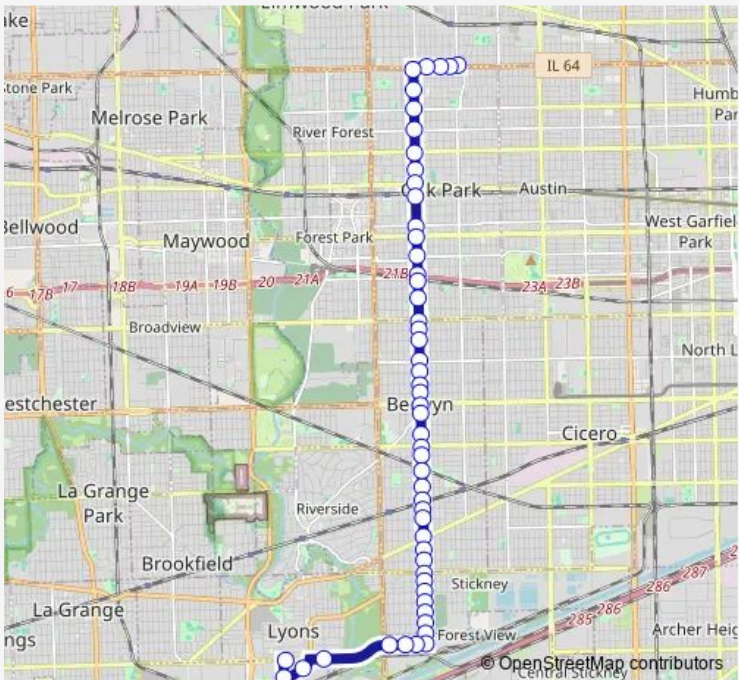

Bus 311 Oak Park Avenue

[Go to website](#)

Direction
 North Ave & Narragansett Ave — 47th/Lawndale
 53 stops
[Open route schedule](#)

- North Ave & Narragansett Ave
- North Ave & Nagle Ave
- North Ave & Natchez Ave
- North Ave & Normandy Ave / Columbian Ave
- Oak Park Ave & North Ave
- Oak Park Ave & Greenfield St
- Oak Park Ave & Division St
- Oak Park Ave & Augusta St
- Oak Park Ave & Chicago Ave
- Oak Park Ave & Erie St
- Oak Park Ave & Lake St
- Oak Park Ave & South Blvd / CTA Green Line
- Oak Park Ave & Washington Blvd
- Oak Park Ave & Madison St
- Oak Park Ave & Jackson Blvd
- Oak Park Ave & Harrison St
- Oak Park Ave & Garfield St / CTA Blue Line
- Oak Park Ave & Harvard St
- Oak Park Ave & Roosevelt Rd
- Oak Park Ave & 13th St
- Oak Park Ave & 14th St

Route schedule
 North Ave & Narragansett Ave — 47th/Lawndale

Monday	06:33-18:15
Tuesday	06:33-18:15
Wednesday	06:33-18:15
Thursday	06:33-18:15
Friday	06:33-18:15
Saturday	06:33-18:15
Sunday	09:58-18:13

Route info
 Direction: North Ave & Narragansett Ave
 Stops: 53
 Trip Duration: 0 hour 37 min

311 — Oak Park Avenue **BusMaps**

Oak Park Ave & 16th St

Oak Park Ave & 18th St

Oak Park Ave & 19th St

Oak Park Ave & 21st St

Saturday 07:03-18:57

Sunday 09:58-18:13

Route info

Direction: 47th/Lawndale

Stops: 53

Trip Duration: 0 hour 35 min

Oak Park Ave & 25th St

Oak Park Ave & Riverside Dr / 23rd St