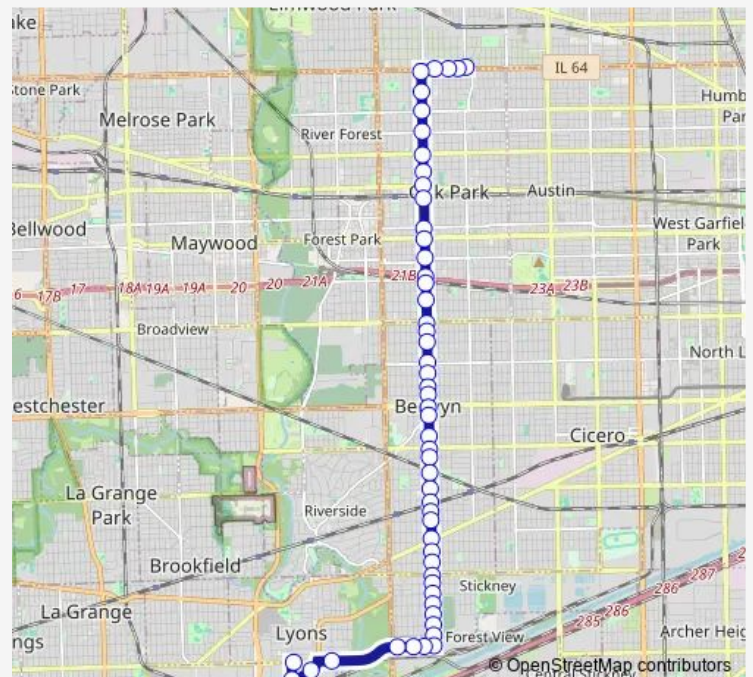

### Route schedule

North Ave & Narragansett Ave — 47th/Lawndale

Monday 06:33-18:15

Tuesday 06:33-18:15

Wednesday 06:33-18:15

Thursday 06:33-18:15

Friday 06:33-18:15

Saturday 06:33-18:15

### Route info

Direction: North Ave & Narragansett Ave

Stops: 53

Trip Duration: 0 hour 37 min

311 — Oak Park Avenue

Oak Park Ave & 16th St

Oak Park Ave & 18th St

Oak Park Ave & 19th St