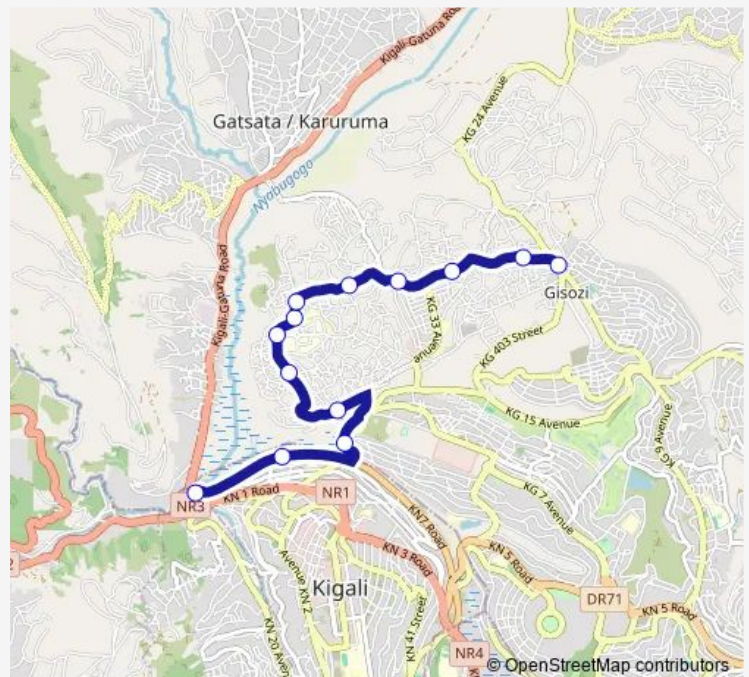

Thursday 17:27

Friday 17:27

Saturday —

Sunday —

Route info

Direction: Nyabugogo bus parking

Stops: 13

Trip Duration: 0 hour 34 min

311 — Rftc - Zone III and IV - 311

Direction

kagugu park — nyabugogo

12 stops

[Open route schedule](#)

kagugu park

Unknown

Unknown

Saturday —

Sunday —

Route info

Direction: kagugu park

Stops: 12

Trip Duration: 0 hour 43 min

Direction

kagugu park — nyabugogo park

Monday 05:38

Tuesday 05:38

Wednesday 05:38

Thursday 05:38

Friday 05:38

Saturday —

Sunday —

Route info