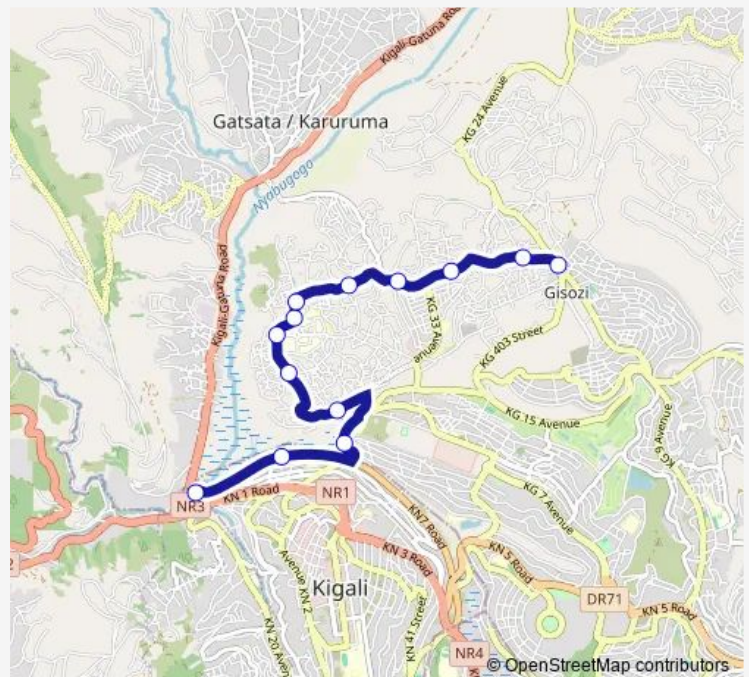

Thursday 17:27

Friday 17:27

Saturday —

Sunday —

Route info

Direction: Nyabugogo. kinamba. gakinjiro. batsinda

Stops: 13

Trip Duration: 0 hour 34 min

Direction

Nyabugogo. kinamba. gakinjiro. batsinda — kagugu

10 stops

[Open route schedule](#)

Nyabugogo. kinamba. gakinjiro. batsinda

Unknown

kinamba

Unknown

Thursday 05:38

Friday 05:38

Saturday —

Sunday —

Route info

Direction: kagugu park

Stops: 12

Trip Duration: 0 hour 33 min

Sunday —

Route info

Direction: kagugu park

Stops: 12

Trip Duration: 0 hour 43 min

311 Bus time schedules and route maps are available in an offline PDF at busmaps.com. Use the busmaps.com website to see live bus times, train schedule or subway schedule, and step-by-step directions for all public transit in Kigali