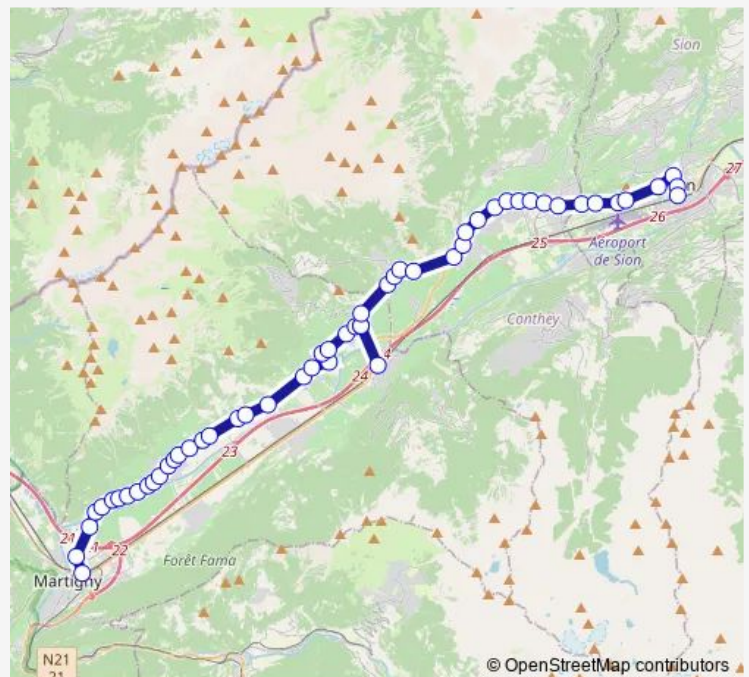

Mazembroz

Saxon, Route du Léman

Saxon, Rue de Gottefrey

Route schedule

Martigny, gare — Sion, poste/gare

Monday	11:19
Tuesday	11:19
Wednesday	11:19
Thursday	11:19
Friday	11:19
Saturday	—
Sunday	—

Route info

Direction: Martigny, gare

Stops: 54

Trip Duration: 1 hour 27 min

■ 311 — B 311

BusMaps

Saillon, les Moilles

Saillon, Collombeyres

Saillon, les Bains

Saillon, le Canal

Saillon, St-Laurent

Leytron, Les Prix

Leytron, anc. poste

Leytron, caves Provins

Riddes, gare

Leytron, caves Provins

Leytron, Sommet du Village