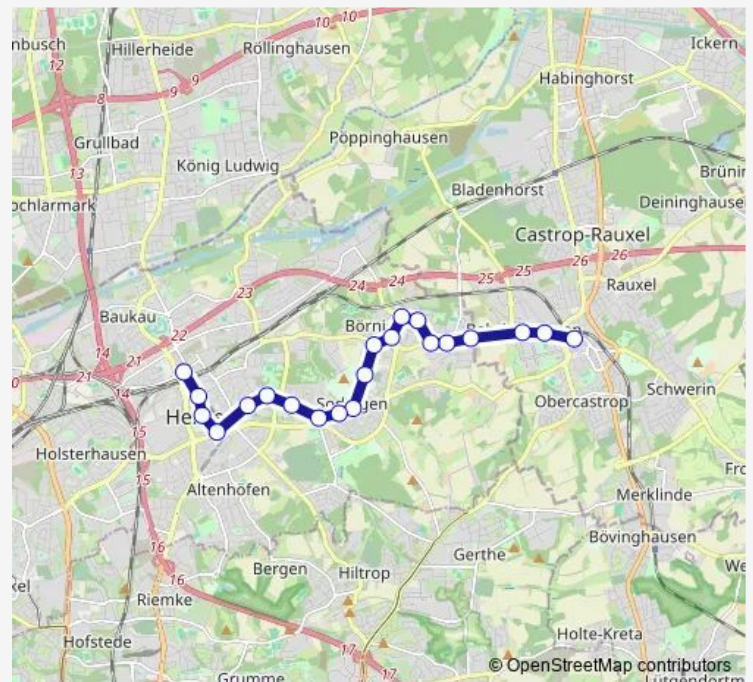

Bus 311

[Go to website](#)

Direction

undefined — undefined

0 stops

[Open route schedule](#)

Route schedule

undefined — undefined

Monday	—
Tuesday	—
Wednesday	—
Thursday	—
Friday	—
Saturday	04:36
Sunday	—

Route info

Direction:

Stops: 0

Trip Duration: — min

■ 311

Direction

Herne Zechenring — Herne Holthausen Mitte

26 stops

[Open route schedule](#)

Herne Zechenring

Herne Ilseder Str.

Herne Wilhelm-Meyer-Str.

Herne Langforthstr.

Herne Jürgens Hof

Herne Viktoriastr.