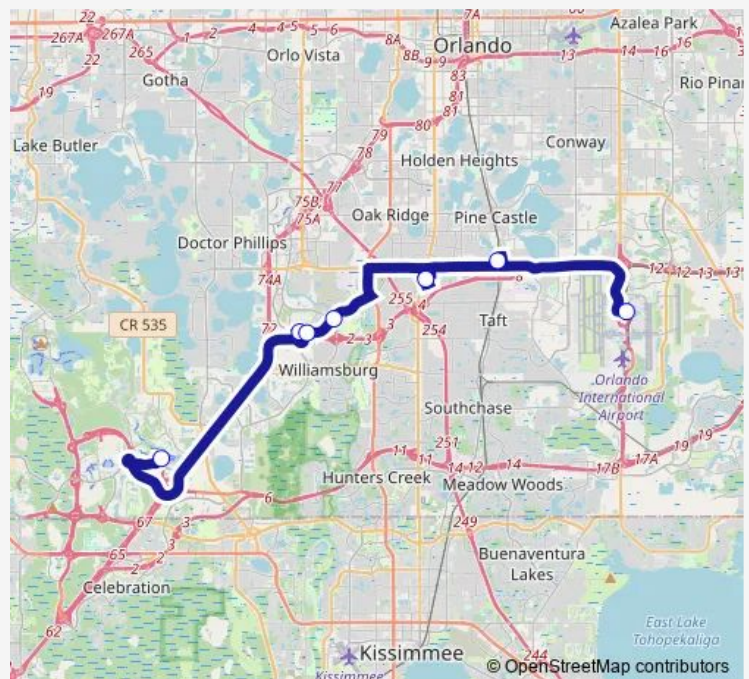

Destination PKY AND International Dr

Destination PKY AND Tradeshow Blvd

Destination Pkwy AND Universal Blvd

Florida Mall AVE AND Crystal Clear Ln

Office CT AND Sand Lake Sunrail

Jeff Fuqua Blvd S AND Quick Turnaround Rd

Route schedule

E Buena Vista DR AND Bonnet Creek Pky — Jeff Fuqua Blvd S AND Quick Turnaround Rd

Monday	05:00-22:05
Tuesday	05:00-22:05
Wednesday	05:00-22:05
Thursday	05:00-22:05
Friday	05:00-22:05
Saturday	05:05-22:00
Sunday	05:05-22:00

Route info

Direction: E Buena Vista DR AND Bonnet Creek Pky

Stops: 7

Trip Duration: 0 hour 59 min

311 — East/West Fast Link

Direction

Jeff Fuqua Blvd S AND Quick Turnaround Rd — E Buena Vista DR AND Bonnet Creek Pky

Wednesday 05:20-22:15

Thursday 05:20-22:15

Friday 05:20-22:15

Saturday 05:15-22:05

Sunday 05:15-22:05

Route info

Direction: Jeff Fuqua Blvd S AND Quick Turnaround Rd

Stops: 7