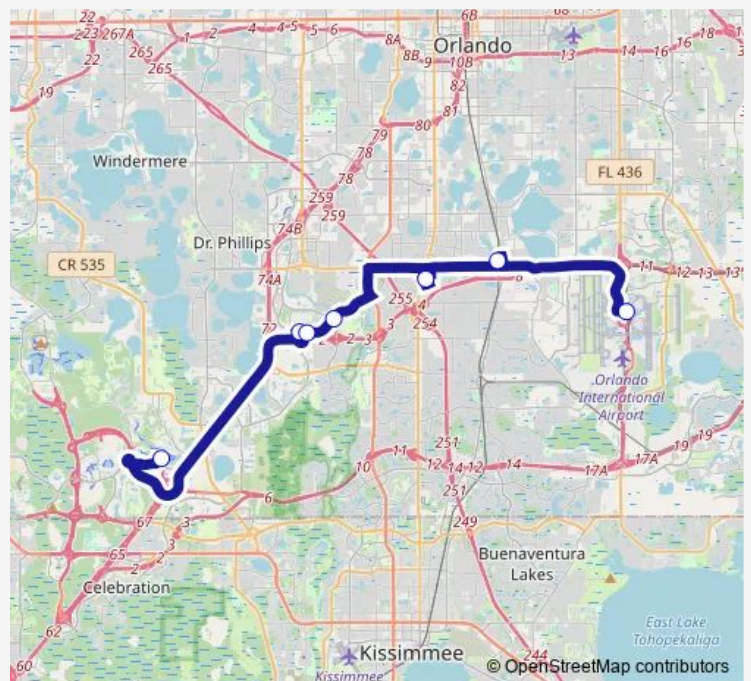

Bus 311 East/West Fast Link

[Go to website](#)

Direction
 E Buena Vista DR AND Bonnet Creek Pky — Jeff Fuqua Blvd S AND Quick Turnaround Rd

7 stops

[Open route schedule](#)

- E Buena Vista DR AND Bonnet Creek Pky
- Destination PKY AND International Dr
- Destination PKY AND Tradeshow Blvd
- Destination Pkwy AND Universal Blvd
- Florida Mall AVE AND Crystal Clear Ln
- Office CT AND Sand Lake Sunrail
- Jeff Fuqua Blvd S AND Quick Turnaround Rd

Route schedule

E Buena Vista DR AND Bonnet Creek Pky — Jeff Fuqua Blvd S AND Quick Turnaround Rd

Monday	05:00-22:05
Tuesday	05:00-22:05
Wednesday	05:00-22:05
Thursday	05:00-22:05
Friday	05:00-22:05
Saturday	05:05-22:00
Sunday	05:05-22:00

Route info

Direction: E Buena Vista DR AND Bonnet Creek Pky

Stops: 7

Trip Duration: 1 hour 5 min

■ 311 — East/West Fast Link

Direction

Jeff Fuqua Blvd S AND Quick Turnaround Rd — E Buena Vista DR AND Bonnet Creek Pky

7 stops

[Open route schedule](#)

Jeff Fuqua Blvd S AND Quick Turnaround Rd

Office CT AND Sand Lake Sunrail

Florida Mall AVE AND Crystal Clear Ln

Destination Pkwy AND Universal Blvd

Destination PKY AND Tradeshow Blvd