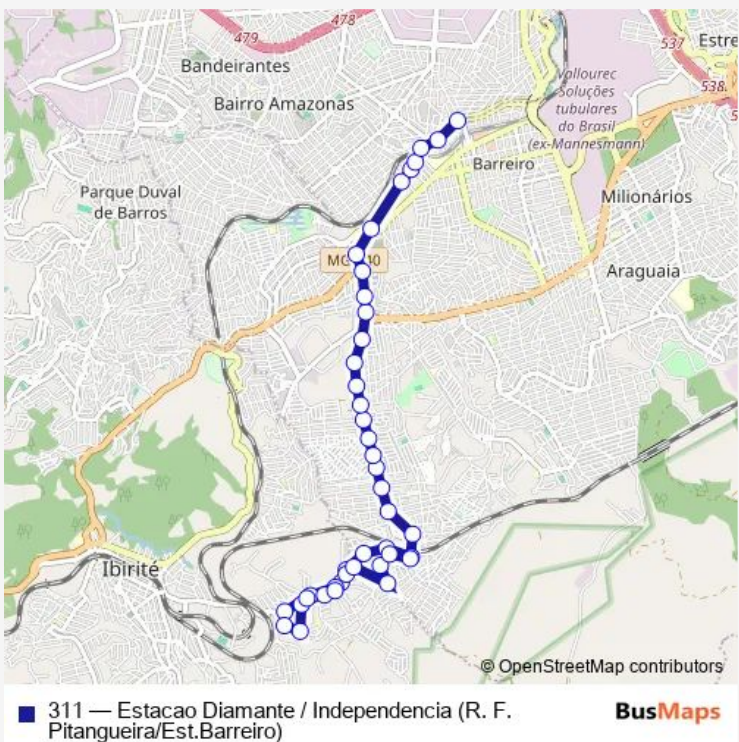

Bus 311 Estacao Diamante / Independencia (R. F. Pitangueira/Est.Barreiro)

[Go to website](#)

Direction
 Rua Flor De Pitangueira 119 — Ave Teresa Cristina 10295
 42 stops
[Open route schedule](#)

- Rua Flor De Pitangueira 119
- Rua Maria Antonieta Ferreira 216
- Rua Joanico Cirilo De Abreu 124
- Ave Minas Gerais 1149
- Ave Minas Gerais 1041
- Ave Minas Gerais 875
- Ave Minas Gerais 715
- Ave Minas Gerais 263
- Rua Rondonia 738
- Rua Rondonia 54
- Rua Pernambuco 486
- Ave Minas Gerais 618
- Ave Minas Gerais 714
- Ave Minas Gerais 894
- Ave Minas Gerais 1206
- Rua Carmelita Coelho Da Rocha 179
- Rua Carmelita Coelho Da Rocha 125
- Rua Frei Albino Aresi 201
- Rua Frei Albino Aresi 45
- Rua Flor De Pitangueira 115
- Ave Senador Levindo Coelho 171

Route schedule
 Rua Flor De Pitangueira 119 — Ave Teresa Cristina 10295

Monday	05:32-06:07
Tuesday	05:32-06:07
Wednesday	05:32-06:07
Thursday	05:32-06:07
Friday	05:32-06:07
Saturday	—
Sunday	—

Route info
 Direction: Rua Flor De Pitangueira 119
 Stops: 42
 Trip Duration: 0 hour 51 min

Rua Antonio Eustaquio Piazza 77

Ave Do Canal 51

Ave Do Canal 178

Ave Do Canal 83

Ave Teresa Cristina 10499

Ave Teresa Cristina 10235

Ave Teresa Cristina 10295

311 Bus time schedules and route maps are available in an offline PDF at busmaps.com. Use the busmaps.com website to see live bus times, train schedule or subway schedule, and step-by-step directions for all public transit in Belo Horizonte

The schedule is provided in the local timezone. Times with "(+1)" indicate departures on the next day.

PDF file created on 2025-01-16

2024 BusMaps.com - All Rights Reserved