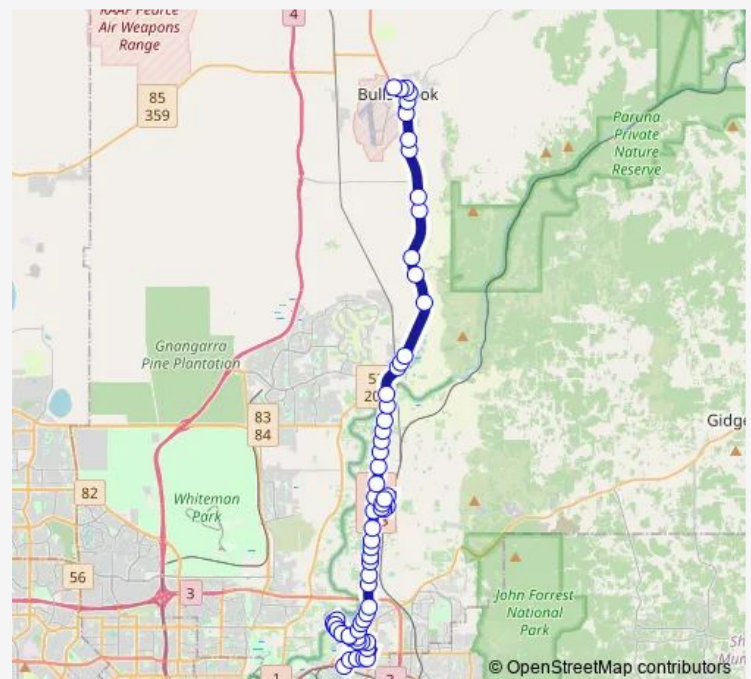

Great Northern Hwy Before Nolan Av

Great Northern Hwy Before Cathedral Av

Great Northern Hwy Before Haddrill Rd

Great Northern Hwy After Maisie St

Great Northern Hwy Before Padbury Av

Route schedule

North Av After Truscott St — Midland Stn Stand 1

Monday 09:47-16:49

Tuesday 09:47-16:49

Wednesday 09:47-16:49

Thursday 09:47-16:49

Friday 09:47-16:49

Saturday 07:48-15:48

Sunday 09:33-16:18

Route info

Direction: North Av After Truscott St

Stops: 48

Trip Duration: 0 hour 38 min

Great Northern Hwy Before River Rd

Great Northern Hwy After Hyem Rd

Great Northern Hwy After Mcdonald St

Great Northern Hwy After Argyle St

Great Northern Hwy Before Lennard St

Great Northern Hwy Before Vine St

Great Northern Hwy Before Oakover Rd

Great Northern Hwy After Yukich Cl

Great Northern Hwy Before Dale Rd

Great Northern Hwy After Dale Rd