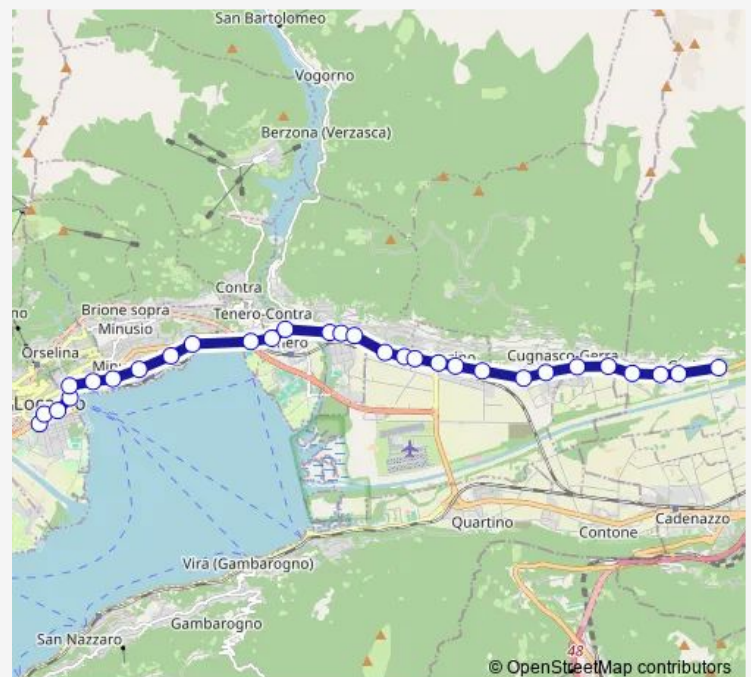

Thursday 21:06

Friday 21:06

Saturday 21:06

Sunday 21:06

Route info

Direction: Locarno, Rotonda

Stops: 30

Trip Duration: 0 hour 31 min