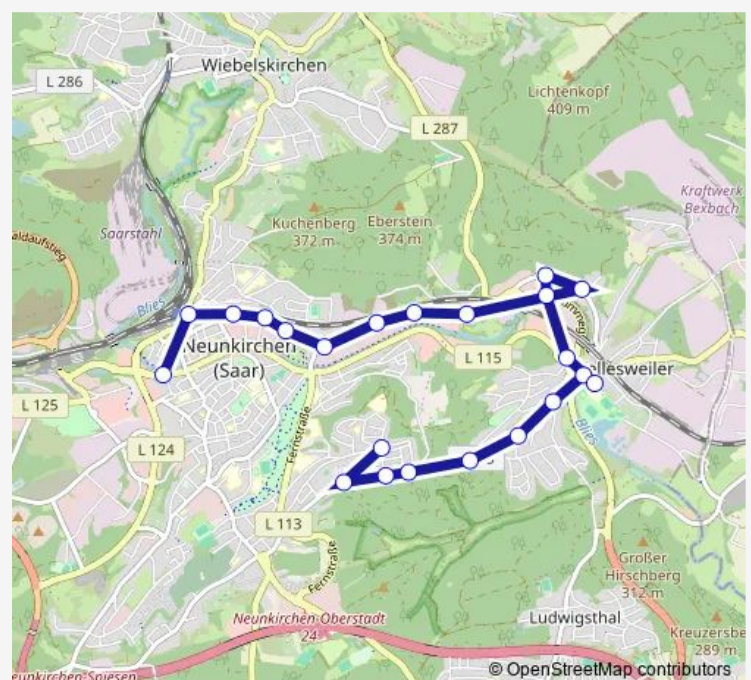

Monday 05:00-19:53

Tuesday 05:00-19:53

Wednesday 05:00-19:53

Thursday 05:00-19:53

Friday 05:00-19:53

Saturday 05:29-13:53

Sunday —

Route info

Direction: Storchenplatz, Neunkirchen

Stops: 22

Trip Duration: 0 hour 23 min

311

BusMaps

Direction

Stummdenkmal, Neunkirchen — Storchenplatz, Neunkirchen

20 stops