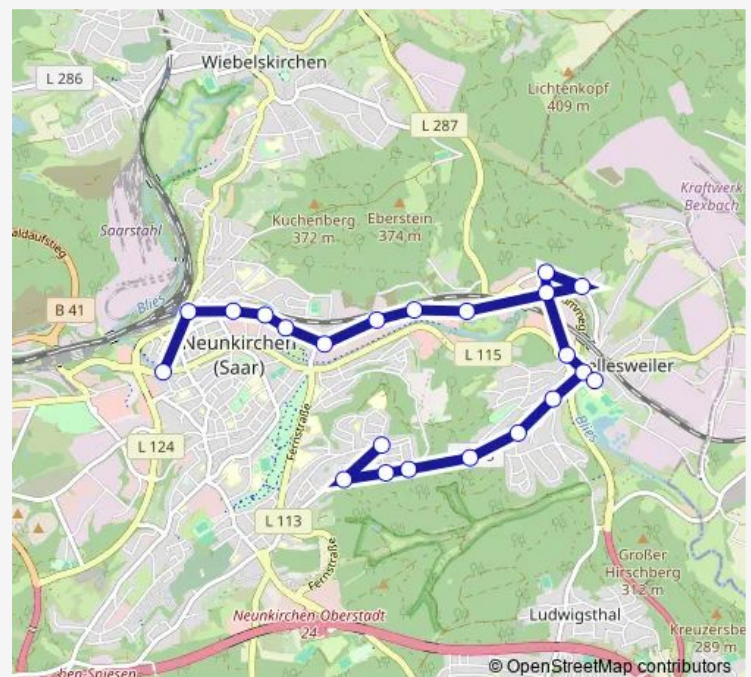

### Route schedule

Storchenplatz, Neunkirchen — Stummdenkmal, Neunkirchen

Monday 05:00-19:53

Tuesday 05:00-19:53

Wednesday 05:00-19:53

Thursday 05:00-19:53

Friday 05:00-19:53

Saturday 05:29-13:53

### Route info

Direction: Storchenplatz, Neunkirchen

Stops: 22

Trip Duration: 0 hour 23 min

## Route info

Direction: Stummdenkmal, Neunkirchen

Stops: 20

Trip Duration: 0 hour 18 min

311 Bus time schedules and route maps are available in an offline PDF at [busmaps.com](https://busmaps.com). Use the [busmaps.com](https://busmaps.com) website to see live bus times, train schedule or subway schedule, and step-by-step directions for all public transit in Neunkirchen