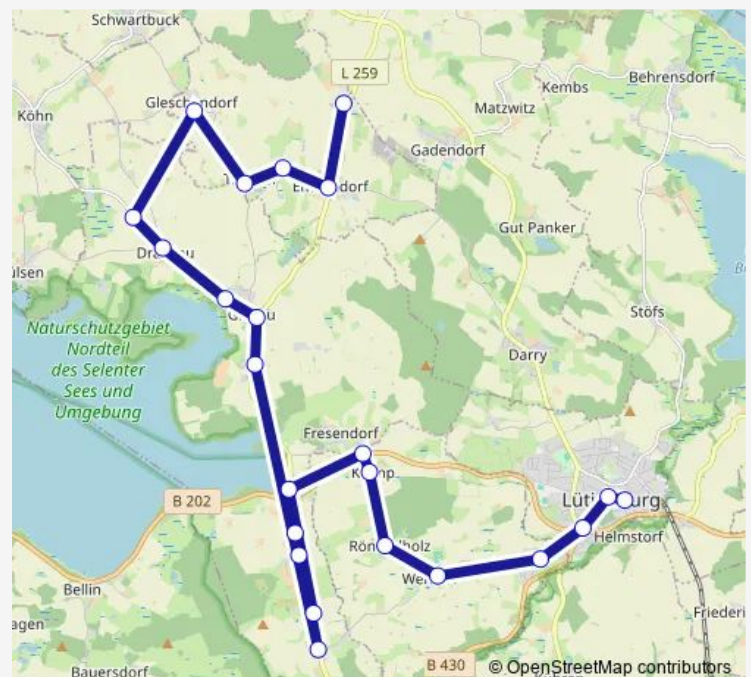

### Route schedule

Jägerberg — Lütjenburg, Zob, Mast 1=2r

Monday 08:05-23:05

Tuesday 07:05-23:05

Wednesday 18:05-23:05

Thursday 08:05-23:05

Friday 08:05-23:05

Saturday 07:05-23:05

### Route info

Direction: Jägerberg

Stops: 23

Trip Duration: 0 hour 15 min

311

BusMaps

Lütjenburg, Markt, Mast 1o

Lütjenburg, Zob, Mast 1=2r

## Direction

Lütjenburg, Zob, Mast 1=2r — Jägerberg

23 stops

[Open route schedule](#)

Lütjenburg, Zob, Mast 1=2r

Lütjenburg, Markt, Mast 1o

Lütjenburg, Plöner Straße

Vogelsdorf

## Route schedule

Lütjenburg, Zob, Mast 1=2r — Jägerberg

Monday 08:40-22:40

Tuesday 08:40-22:40

Wednesday 17:40-22:40

Thursday 08:40-22:40

Friday 08:40-22:40

Saturday 08:40-22:40