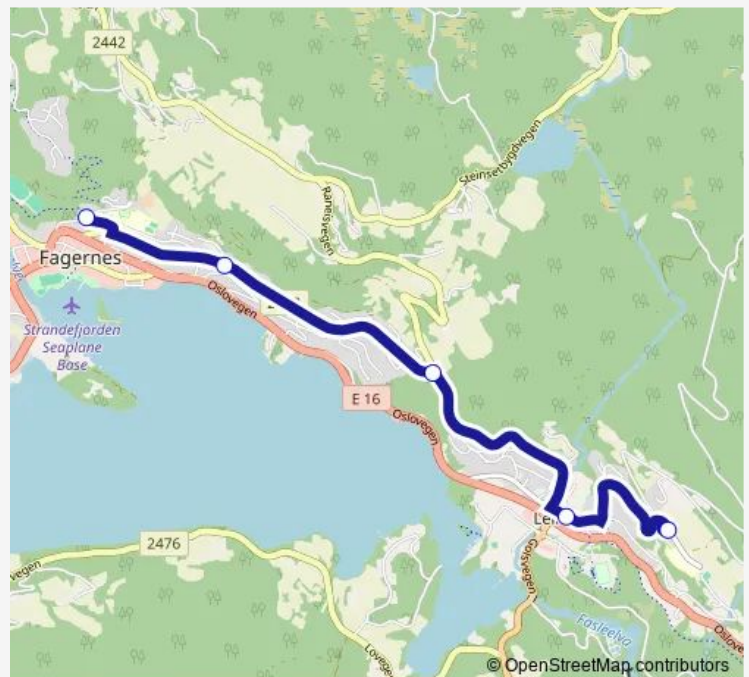

Ruste Valdresvegen

Enga

Veigardstrand

Route schedule

Høneren — Valdres vidaregåande skule

Monday 06:20

Tuesday 06:20

Wednesday 06:20

Thursday 06:20

Friday 06:20

Saturday —

Sunday —

Route info

Direction: Høneren

Stops: 76

Trip Duration: 1 hour 20 min