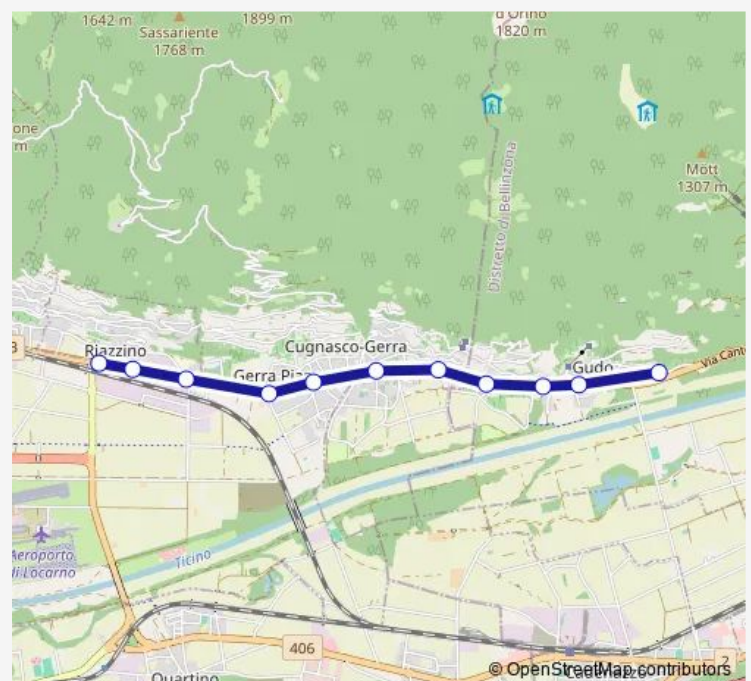

Gudo, Chiesa — Riazzino, Stazione

Monday 21:39

Tuesday 21:39

Wednesday 21:39

Thursday 21:39

Friday 21:39

Saturday 21:39

Sunday 21:39

**Route info**

Direction: Gudo, Chiesa

Stops: 11

Trip Duration: 0 hour 10 min

311 Bus time schedules and route maps are available in an offline PDF at [busmaps.com](https://busmaps.com). Use the [busmaps.com](https://busmaps.com) website to see live bus times, train schedule or subway schedule, and step-by-step directions for all public transit in Bellinzona