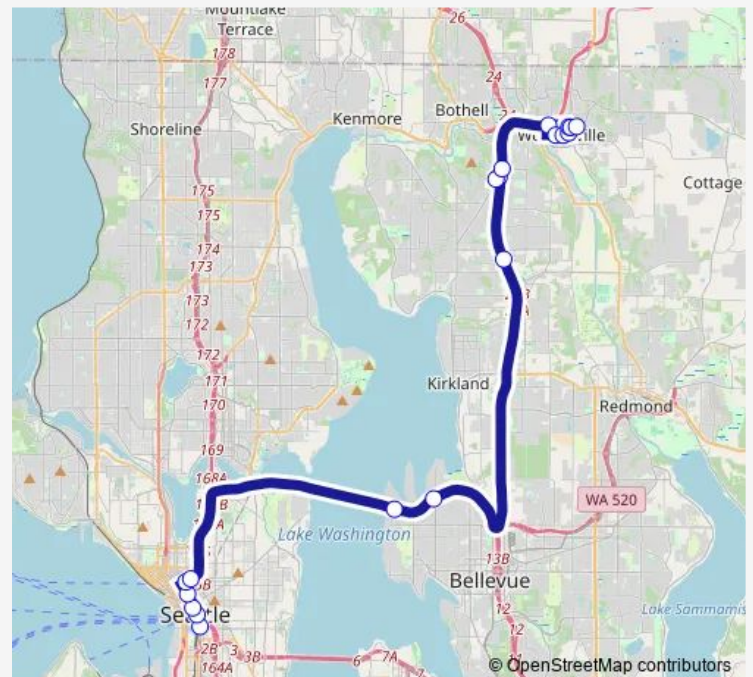

Olive Way & 8th Ave

Olive Way & Terry Ave

Sr 520 & Evergreen Point Rd

Clyde Hill/Yarrow Pt & Sr-520 - 92nd Avenue

I-405 & Totem Lake Freeway Station - Bay 2

I-405 & Juanita Woodinville Way Ne

Juanita Woodinville Way NE & 115th Ave Ne

I-405 Ramp & NE 160th St

Sr 522 & 132nd Ave Ne

NE 175th St & 133rd Ave Ne

NE 175th St & 135th Ave Ne

138th PI NE & NE 175th St

138th PI NE & NE 178th PI

NE 178th PI & 138th PI Ne

Woodinville Park And Ride

### Route schedule

5th Ave S & S Jackson St — Woodinville Park And Ride

Monday 15:13-18:42

Tuesday 15:13-18:42

Wednesday —

Thursday 15:13-18:42

Friday 15:13-18:42

Saturday —

### Route info

Direction: 5th Ave S & S Jackson St

Stops: 19

Trip Duration: 0 hour 51 min

311

BusMaps