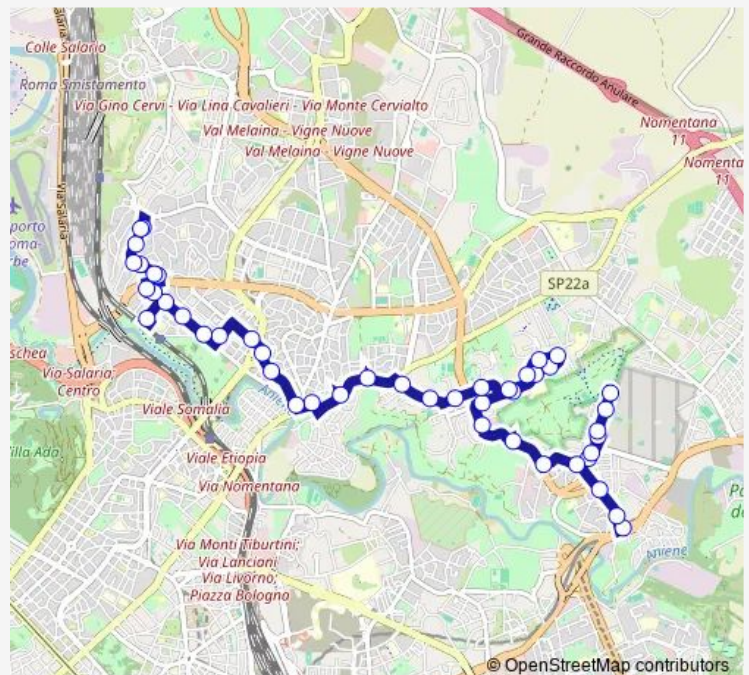

Thursday 04:37-24:00

Friday 04:37-24:00

Saturday 04:38-24:00

Sunday 05:00-24:00

Route info

Direction: Rebibbia (Mb)

Stops: 46

Trip Duration: 0 hour 42 min

311

BusMaps

Spinoza

Zanardini/Pedicino

Zanardini/Pasquale

Zanardini/Spegazzini

Nomentana/Sannazzaro

Nomentana/Rionero