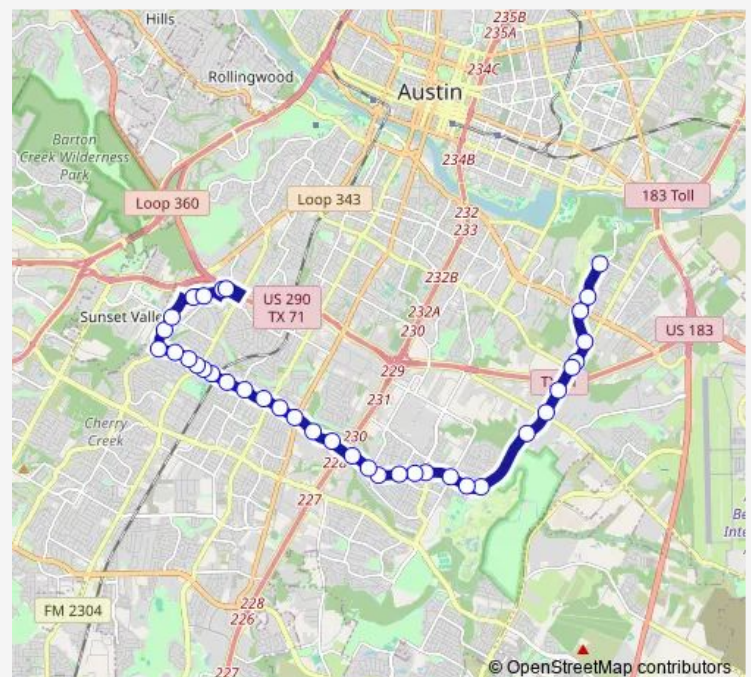

405 W Stassney/Hummingbird

119 Stassney/Congress

407 Stassney/Congress

Route schedule

Westgate Transit Center - C — ACC Riverside @ Grove

Monday 05:10-23:45

Tuesday 05:10-23:45

Wednesday 05:10-23:45

Thursday 05:10-23:45

Friday 05:10-23:45

Saturday 06:00-23:30

Sunday 06:00-22:30

Route info

Direction: Westgate Transit Center - C

Stops: 39

Trip Duration: 0 hour 38 min