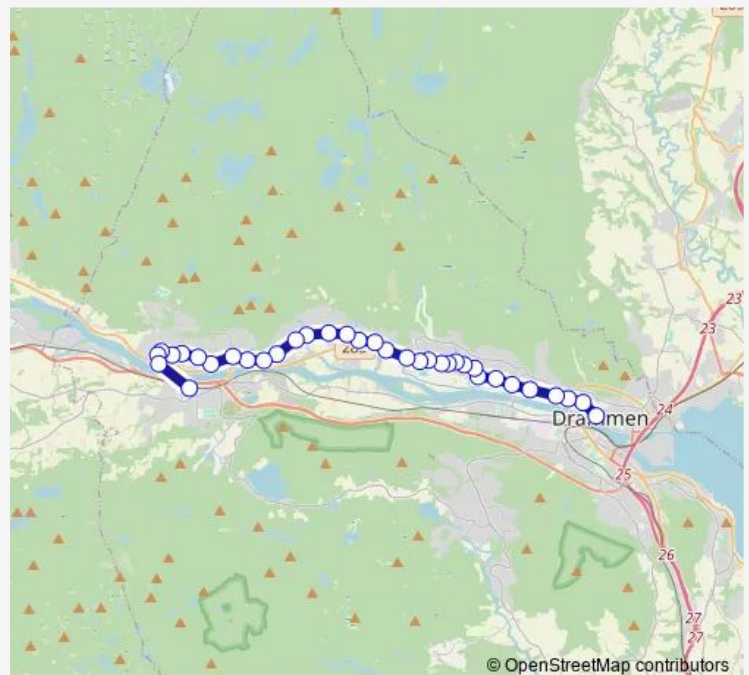

Thursday —

Friday 25:10-02:10⁺¹

Saturday 03:10-02:10⁺¹

Sunday 03:10

Route info

Direction: Bragernes torg

Stops: 35

Trip Duration: 0 hour 30 min