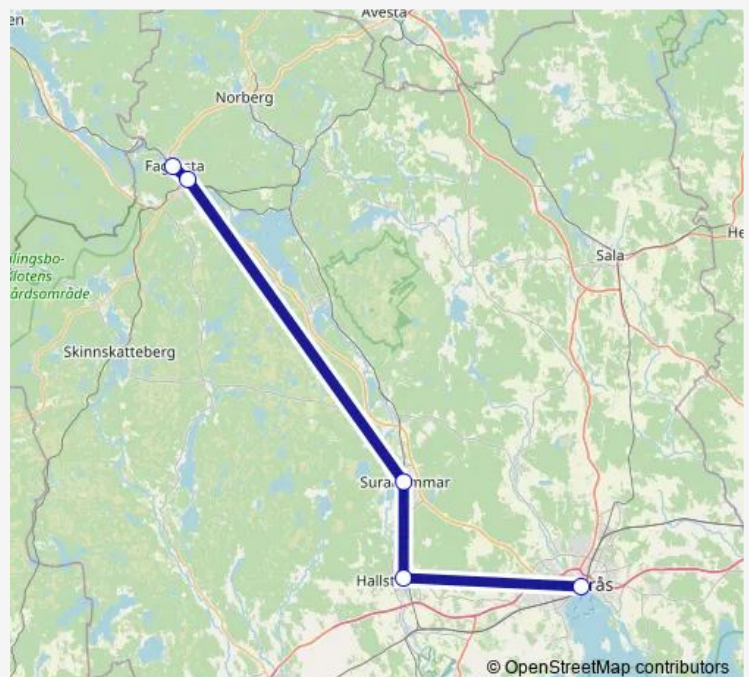

Monday 07:10

Tuesday 07:10

Wednesday 07:10

Thursday 07:10

Friday 07:10

Saturday —

Sunday —

Route info

Direction:

Stops: 0

Trip Duration: — min

■ 8092

8092 Long Distance Trains time schedules and route maps are available in an offline PDF at busmaps.com. Use the busmaps.com website to see live bus times, train schedule or subway schedule, and step-by-step directions for all public transit in Fagersta