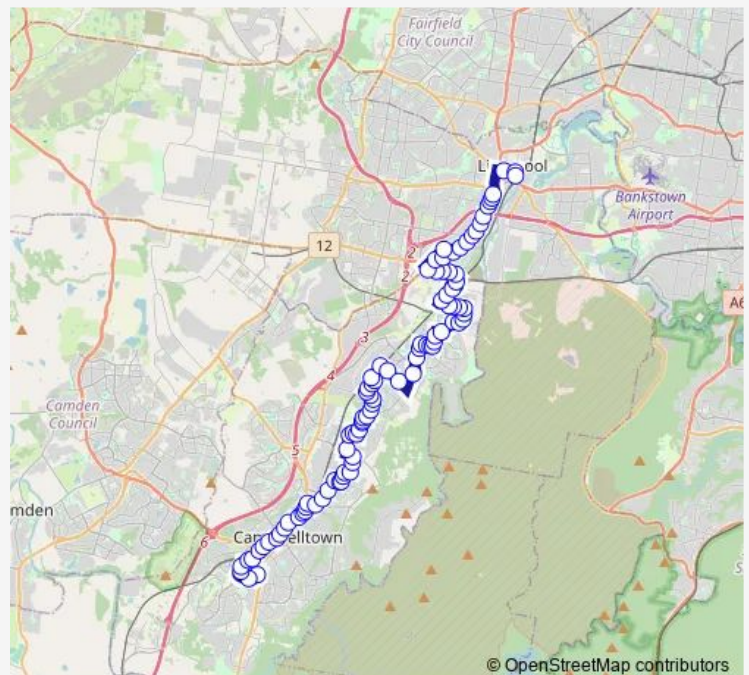

All Saints Senior College, Leacocks Lane

Leacock Regional Park, Leacocks Lane

Leacocks Lane Opp Mackellar St

Route schedule

Liverpool Station, Stand D — Main Campbelltown Hospital

Monday 05:25-18:40

Tuesday 05:25-18:40

Wednesday 05:25-18:40

Thursday 05:25-18:40

Friday 05:25-18:40

Saturday 05:55-07:46

Sunday —

Route info

Direction: Liverpool Station, Stand D

Stops: 108

Trip Duration: 1 hour 45 min

870 — Liverpool to Campbelltown via Glenfield

Leacocks Lane Opp 121a

Leacocks Lane Before Gilmore Rd

Leacocks Lane Opp Nolan St

Leacocks Lane After Tucker Rd

Leacocks Lane Before Hume Hwy