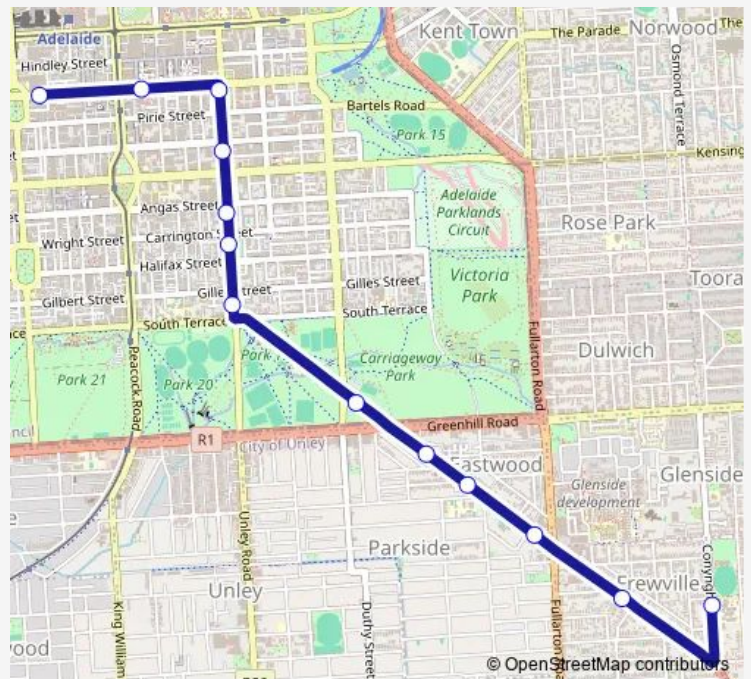

Bus 870 Glenunga International High School to City

[Go to website](#)

Direction

Stop School / Zone A Glenunga International High School
Conyngham St — Stop W2 Currie St - South side

13 stops

[Open route schedule](#)

Stop O1 Glen Osmond Rd - South West side

Stop P1 Pulteney St - West side

Stop R1 Pulteney St - West side

Stop S1 Pulteney St - West side

Stop U1 Pulteney St - West side

Stop W2 Pulteney St - West side

Stop U1 Grenfell St - South side

Stop W2 Currie St - South side

Route schedule

Stop School / Zone A Glenunga International High School
Conyngham St — Stop W2 Currie St - South side

Monday 15:30-15:38

Tuesday 15:30-15:38

Wednesday 15:30-15:38

Thursday 15:30-15:38

Friday 15:30-15:38

Saturday —

Sunday —

Route info

Direction: Stop School / Zone A Glenunga International
High School Conyngham St

Stops: 13

Trip Duration: 0 hour 20 min